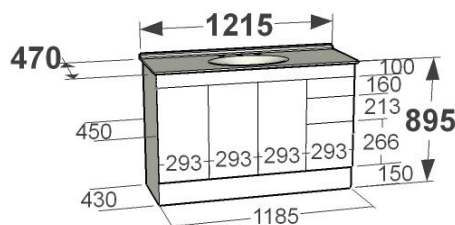

AVOCA

Cabinet:

Moisture resistant melamine board
Available in standard, premium, ultra and ultra plus finishes
On kick cabinet height = 895mm
Available configurations – see specification on following page
Bright chrome 160 Flat D handles
Soft close drawer runners
3 (or 2) different sized drawers fronts (160mm & 213mm & 266mm high)
Drawer boxes 350mm deep
Top rail at 100mm high
Kick at 150mm high
60m clearing between back of drawers and back of cabinet

AVOCA

Top size	No. Of Doors	No. Of Drawers	Width	Height of Cabinet	Depth on Floor	Weight of Cabinet	Weight, Inc. Marble Top	Weight, Inc. Stone Top
610x350	1	3	591	895	430	36	48	n/a
610x350	1	2	591	530	n/a	25	37	n/a
610x470	1	3	591	895	430	41	55	74
610x470	1	2	591	530	n/a	28	42	61
760x350	1	3	740	895	430	41	54	n/a
760x350	1	2	740	530	n/a	28	41	n/a
760x470	1	3	740	895	430	47	61	69
760x470	1	2	740	530	n/a	32	52	54
910x350	1	3	887	895	430	45	60	n/a
910x350	2	3	887	895	430	45	60	n/a
910x350	2	2	887	530	n/a	31	46	n/a
910x470	1	3	887	895	430	51	67	77
910x470	2	3	887	895	430	51	67	77
910x470	2	2	887	530	n/a	36	52	62
1215x470	4	0	1185	895	430	57	79	89
1215x470	4	0	1185	530	n/a	41	63	73
1215x470	2	3	1185	895	430	61	83	93
1215x470	2	2	1185	530	n/a	43	65	75
1215x470	3	3	1185	895	430	64	86	96
1215x470	3	2	1185	530	n/a	45	77	77
1215x470	2	6	1185	895	430	74	96	106
1215x470	2	4	1185	530	n/a	51	73	83
1500x470	4	0	1481	895	430	64	94	133
1500x470	4	0	1481	530	n/a	46	76	115
1500x470	2	3	1481	895	430	70	100	139
1500x470	4	3	1481	895	430	77	107	146
1500x470	4	2	1481	530	n/a	55	85	124
1500x470	2	6	1481	895	430	84	114	153
1500x470	2	4	1481	530	n/a	57	87	126
1800x470	2	6	1481	895	430	93	130	169
1800x470	4	6	1774	895	430	100	137	176
1800x470	4	4	1774	530	n/a	70	107	146

All Measurements in millimetres

All weights in Kilograms

AVOCA

Available Configuration:

On Kick/ On Legs/ Extended Wall Hung

AVOCA

Standard Wall Hung