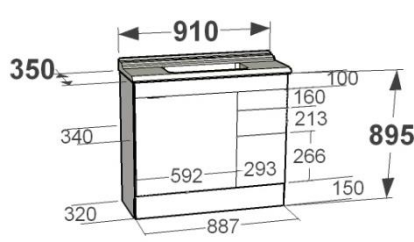

AVOCA

Cabinet:

Moisture resistant melamine board
Available in standard, premium, ultra and ultra plus finishes
On kick cabinet height = 895mm
Available configurations – see specification on following page
Bright chrome 160 Flat D handles
Soft close drawer runners
3 (or 2) different sized drawers fronts (160mm & 213mm & 266mm high)
Drawer boxes 350mm deep
Top rail at 100mm high
Kick at 150mm high
60m clearing between back of drawers and back of cabinet

AVOCA

Top size	No. Of Doors	No. Of Drawers	Width	Height of Cabinet	Depth on Floor	Weight of Cabinet	Weight, Inc. Marble Top	Weight, Inc. Stone Top
610x350	1	3	591	895	430	36	48	n/a
610x350	1	2	591	530	n/a	25	37	n/a
610x470	1	3	591	895	430	41	55	74
610x470	1	2	591	530	n/a	28	42	61
760x350	1	3	740	895	430	41	54	n/a
760x350	1	2	740	530	n/a	28	41	n/a
760x470	1	3	740	895	430	47	61	69
760x470	1	2	740	530	n/a	32	52	54
910x350	1	3	887	895	430	45	60	n/a
910x350	2	3	887	895	430	45	60	n/a
910x350	2	2	887	530	n/a	31	46	n/a
910x470	1	3	887	895	430	51	67	77
910x470	2	3	887	895	430	51	67	77
910x470	2	2	887	530	n/a	36	52	62
1215x470	4	0	1185	895	430	57	79	89
1215x470	4	0	1185	530	n/a	41	63	73
1215x470	2	3	1185	895	430	61	83	93
1215x470	2	2	1185	530	n/a	43	65	75
1215x470	3	3	1185	895	430	64	86	96
1215x470	3	2	1185	530	n/a	45	77	77
1215x470	2	6	1185	895	430	74	96	106
1215x470	2	4	1185	530	n/a	51	73	83
1500x470	4	0	1481	895	430	64	94	133
1500x470	4	0	1481	530	n/a	46	76	115
1500x470	2	3	1481	895	430	70	100	139
1500x470	4	3	1481	895	430	77	107	146
1500x470	4	2	1481	530	n/a	55	85	124
1500x470	2	6	1481	895	430	84	114	153
1500x470	2	4	1481	530	n/a	57	87	126
1800x470	2	6	1481	895	430	93	130	169
1800x470	4	6	1774	895	430	100	137	176
1800x470	4	4	1774	530	n/a	70	107	146

All Measurements in millimetres

All weights in Kilograms

AVOCA

Available Configuration:

On Kick/ On Legs/ Extended Wall Hung

AVOCA

Standard Wall Hung