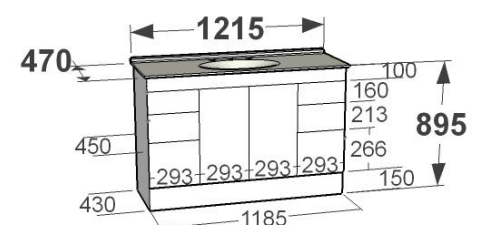

AVOCA

Cabinet:

Moisture resistant melamine board
Available in standard, premium, ultra and ultra plus finishes
On kick cabinet height = 895mm
Available configurations – see specification on following page
Bright chrome 160 Flat D handles
Soft close drawer runners
3 (or 2) different sized drawers fronts (160mm & 213mm & 266mm high)
Drawer boxes 350mm deep
Top rail at 100mm high
Kick at 150mm high
60m clearing between back of drawers and back of cabinet

AVOCA

Top size	No. Of Doors	No. Of Drawers	Width	Height of Cabinet	Depth on Floor	Weight of Cabinet	Weight, Inc. Marble Top	Weight, Inc. Stone Top
610x350	1	3	591	895	430	36	48	n/a
610x350	1	2	591	530	n/a	25	37	n/a
610x470	1	3	591	895	430	41	55	74
610x470	1	2	591	530	n/a	28	42	61
760x350	1	3	740	895	430	41	54	n/a
760x350	1	2	740	530	n/a	28	41	n/a
760x470	1	3	740	895	430	47	61	69
760x470	1	2	740	530	n/a	32	52	54
910x350	1	3	887	895	430	45	60	n/a
910x350	2	3	887	895	430	45	60	n/a
910x350	2	2	887	530	n/a	31	46	n/a
910x470	1	3	887	895	430	51	67	77
910x470	2	3	887	895	430	51	67	77
910x470	2	2	887	530	n/a	36	52	62
1215x470	4	0	1185	895	430	57	79	89
1215x470	4	0	1185	530	n/a	41	63	73
1215x470	2	3	1185	895	430	61	83	93
1215x470	2	2	1185	530	n/a	43	65	75
1215x470	3	3	1185	895	430	64	86	96
1215x470	3	2	1185	530	n/a	45	77	77
1215x470	2	6	1185	895	430	74	96	106
1215x470	2	4	1185	530	n/a	51	73	83
1500x470	4	0	1481	895	430	64	94	133
1500x470	4	0	1481	530	n/a	46	76	115
1500x470	2	3	1481	895	430	70	100	139
1500x470	4	3	1481	895	430	77	107	146
1500x470	4	2	1481	530	n/a	55	85	124
1500x470	2	6	1481	895	430	84	114	153
1500x470	2	4	1481	530	n/a	57	87	126
1800x470	2	6	1481	895	430	93	130	169
1800x470	4	6	1774	895	430	100	137	176
1800x470	4	4	1774	530	n/a	70	107	146

All Measurements in millimetres

All weights in Kilograms

AVOCA

Available Configuration:

On Kick/ On Legs/ Extended Wall Hung

AVOCA

Standard Wall Hung