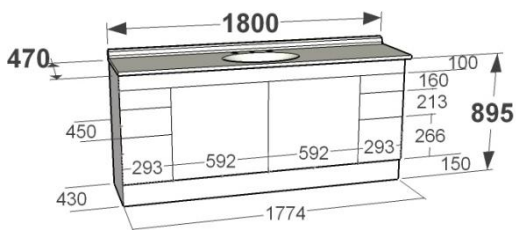

AVOCA

Cabinet:

Moisture resistant melamine board
Available in standard, premium, ultra and ultra plus finishes
On kick cabinet height = 895mm
Available configurations – see specification on following page
Bright chrome 160 Flat D handles
Soft close drawer runners
3 (or 2) different sized drawers fronts (160mm & 213mm & 266mm high)
Drawer boxes 350mm deep
Top rail at 100mm high
Kick at 150mm high
60m clearing between back of drawers and back of cabinet

AVOCA

Top size	No. Of Doors	No. Of Drawers	Width	Height of Cabinet	Depth on Floor	Weight of Cabinet	Weight, Inc. Marble Top	Weight, Inc. Stone Top
610x350	1	3	591	895	430	36	48	n/a
610x350	1	2	591	530	n/a	25	37	n/a
610x470	1	3	591	895	430	41	55	74
610x470	1	2	591	530	n/a	28	42	61
760x350	1	3	740	895	430	41	54	n/a
760x350	1	2	740	530	n/a	28	41	n/a
760x470	1	3	740	895	430	47	61	69
760x470	1	2	740	530	n/a	32	52	54
910x350	1	3	887	895	430	45	60	n/a
910x350	2	3	887	895	430	45	60	n/a
910x350	2	2	887	530	n/a	31	46	n/a
910x470	1	3	887	895	430	51	67	77
910x470	2	3	887	895	430	51	67	77
910x470	2	2	887	530	n/a	36	52	62
1215x470	4	0	1185	895	430	57	79	89
1215x470	4	0	1185	530	n/a	41	63	73
1215x470	2	3	1185	895	430	61	83	93
1215x470	2	2	1185	530	n/a	43	65	75
1215x470	3	3	1185	895	430	64	86	96
1215x470	3	2	1185	530	n/a	45	77	77
1215x470	2	6	1185	895	430	74	96	106
1215x470	2	4	1185	530	n/a	51	73	83
1500x470	4	0	1481	895	430	64	94	133
1500x470	4	0	1481	530	n/a	46	76	115
1500x470	2	3	1481	895	430	70	100	139
1500x470	4	3	1481	895	430	77	107	146
1500x470	4	2	1481	530	n/a	55	85	124
1500x470	2	6	1481	895	430	84	114	153
1500x470	2	4	1481	530	n/a	57	87	126
1800x470	2	6	1481	895	430	93	130	169
1800x470	4	6	1774	895	430	100	137	176
1800x470	4	4	1774	530	n/a	70	107	146

All Measurements in millimetres

All weights in Kilograms

AVOCA

Available Configuration:

On Kick/ On Legs/ Extended Wall Hung

AVOCA

Standard Wall Hung