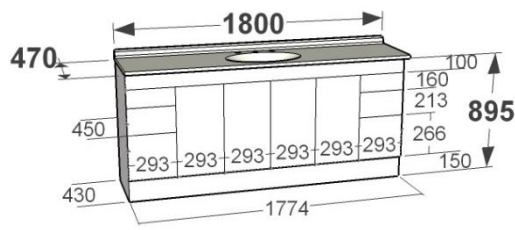

AVOCA

Cabinet:

Moisture resistant melamine board
Available in standard, premium, ultra and ultra plus finishes
On kick cabinet height = 895mm
Available configurations – see specification on following page
Bright chrome 160 Flat D handles
Soft close drawer runners
3 (or 2) different sized drawers fronts (160mm & 213mm & 266mm high)
Drawer boxes 350mm deep
Top rail at 100mm high
Kick at 150mm high
60m clearing between back of drawers and back of cabinet

AVOCA

Top size	No. Of Doors	No. Of Drawers	Width	Height of Cabinet	Depth on Floor	Weight of Cabinet	Weight, Inc. Marble Top	Weight, Inc. Stone Top
610x350	1	3	591	895	430	36	48	n/a
610x350	1	2	591	530	n/a	25	37	n/a
610x470	1	3	591	895	430	41	55	74
610x470	1	2	591	530	n/a	28	42	61
760x350	1	3	740	895	430	41	54	n/a
760x350	1	2	740	530	n/a	28	41	n/a
760x470	1	3	740	895	430	47	61	69
760x470	1	2	740	530	n/a	32	52	54
910x350	1	3	887	895	430	45	60	n/a
910x350	2	3	887	895	430	45	60	n/a
910x350	2	2	887	530	n/a	31	46	n/a
910x470	1	3	887	895	430	51	67	77
910x470	2	3	887	895	430	51	67	77
910x470	2	2	887	530	n/a	36	52	62
1215x470	4	0	1185	895	430	57	79	89
1215x470	4	0	1185	530	n/a	41	63	73
1215x470	2	3	1185	895	430	61	83	93
1215x470	2	2	1185	530	n/a	43	65	75
1215x470	3	3	1185	895	430	64	86	96
1215x470	3	2	1185	530	n/a	45	77	77
1215x470	2	6	1185	895	430	74	96	106
1215x470	2	4	1185	530	n/a	51	73	83
1500x470	4	0	1481	895	430	64	94	133
1500x470	4	0	1481	530	n/a	46	76	115
1500x470	2	3	1481	895	430	70	100	139
1500x470	4	3	1481	895	430	77	107	146
1500x470	4	2	1481	530	n/a	55	85	124
1500x470	2	6	1481	895	430	84	114	153
1500x470	2	4	1481	530	n/a	57	87	126
1800x470	2	6	1481	895	430	93	130	169
1800x470	4	6	1774	895	430	100	137	176
1800x470	4	4	1774	530	n/a	70	107	146

All Measurements in millimetres

All weights in Kilograms

AVOCA

Available Configuration:

On Kick/ On Legs/ Extended Wall Hung

AVOCA

Standard Wall Hung