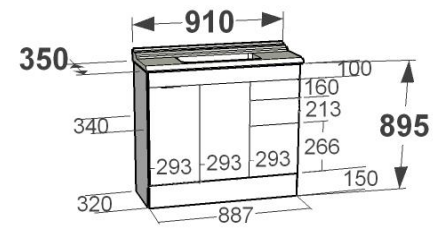

AVOCA

Cabinet:

Moisture resistant melamine board
Available in standard, premium, ultra and ultra plus finishes
On kick cabinet height = 895mm
Available configurations – see specification on following page
Bright chrome 160 Flat D handles
Soft close drawer runners
3 (or 2) different sized drawers fronts (160mm & 213mm & 266mm high)
Drawer boxes 350mm deep
Top rail at 100mm high
Kick at 150mm high
60m clearing between back of drawers and back of cabinet

AVOCA

Top size	No. Of Doors	No. Of Drawers	Width	Height of Cabinet	Depth on Floor	Weight of Cabinet	Weight, Inc. Marble Top	Weight, Inc. Stone Top
610x350	1	3	591	895	430	36	48	n/a
610x350	1	2	591	530	n/a	25	37	n/a
610x470	1	3	591	895	430	41	55	74
610x470	1	2	591	530	n/a	28	42	61
760x350	1	3	740	895	430	41	54	n/a
760x350	1	2	740	530	n/a	28	41	n/a
760x470	1	3	740	895	430	47	61	69
760x470	1	2	740	530	n/a	32	52	54
910x350	1	3	887	895	430	45	60	n/a
910x350	2	3	887	895	430	45	60	n/a
910x350	2	2	887	530	n/a	31	46	n/a
910x470	1	3	887	895	430	51	67	77
910x470	2	3	887	895	430	51	67	77
910x470	2	2	887	530	n/a	36	52	62
1215x470	4	0	1185	895	430	57	79	89
1215x470	4	0	1185	530	n/a	41	63	73
1215x470	2	3	1185	895	430	61	83	93
1215x470	2	2	1185	530	n/a	43	65	75
1215x470	3	3	1185	895	430	64	86	96
1215x470	3	2	1185	530	n/a	45	77	77
1215x470	2	6	1185	895	430	74	96	106
1215x470	2	4	1185	530	n/a	51	73	83
1500x470	4	0	1481	895	430	64	94	133
1500x470	4	0	1481	530	n/a	46	76	115
1500x470	2	3	1481	895	430	70	100	139
1500x470	4	3	1481	895	430	77	107	146
1500x470	4	2	1481	530	n/a	55	85	124
1500x470	2	6	1481	895	430	84	114	153
1500x470	2	4	1481	530	n/a	57	87	126
1800x470	2	6	1481	895	430	93	130	169
1800x470	4	6	1774	895	430	100	137	176
1800x470	4	4	1774	530	n/a	70	107	146

All Measurements in millimetres

All weights in Kilograms

AVOCA

Available Configuration:

On Kick/ On Legs/ Extended Wall Hung

AVOCA

Standard Wall Hung