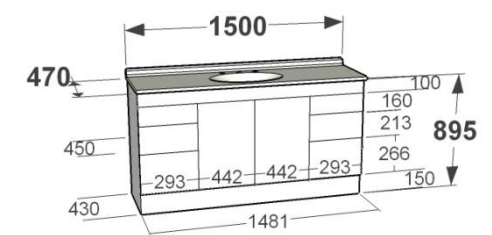

AVOCA

Cabinet:

Moisture resistant melamine board
Available in standard, premium, ultra and ultra plus finishes
On kick cabinet height = 895mm
Available configurations – see specification on following page
Bright chrome 160 Flat D handles
Soft close drawer runners
3 (or 2) different sized drawers fronts (160mm & 213mm & 266mm high)
Drawer boxes 350mm deep
Top rail at 100mm high
Kick at 150mm high
60m clearing between back of drawers and back of cabinet

AVOCA

Top size	No. Of Doors	No. Of Drawers	Width	Height of Cabinet	Depth on Floor	Weight of Cabinet	Weight, Inc. Marble Top	Weight, Inc. Stone Top
610x350	1	3	591	895	430	36	48	n/a
610x350	1	2	591	530	n/a	25	37	n/a
610x470	1	3	591	895	430	41	55	74
610x470	1	2	591	530	n/a	28	42	61
760x350	1	3	740	895	430	41	54	n/a
760x350	1	2	740	530	n/a	28	41	n/a
760x470	1	3	740	895	430	47	61	69
760x470	1	2	740	530	n/a	32	52	54
910x350	1	3	887	895	430	45	60	n/a
910x350	2	3	887	895	430	45	60	n/a
910x350	2	2	887	530	n/a	31	46	n/a
910x470	1	3	887	895	430	51	67	77
910x470	2	3	887	895	430	51	67	77
910x470	2	2	887	530	n/a	36	52	62
1215x470	4	0	1185	895	430	57	79	89
1215x470	4	0	1185	530	n/a	41	63	73
1215x470	2	3	1185	895	430	61	83	93
1215x470	2	2	1185	530	n/a	43	65	75
1215x470	3	3	1185	895	430	64	86	96
1215x470	3	2	1185	530	n/a	45	77	77
1215x470	2	6	1185	895	430	74	96	106
1215x470	2	4	1185	530	n/a	51	73	83
1500x470	4	0	1481	895	430	64	94	133
1500x470	4	0	1481	530	n/a	46	76	115
1500x470	2	3	1481	895	430	70	100	139
1500x470	4	3	1481	895	430	77	107	146
1500x470	4	2	1481	530	n/a	55	85	124
1500x470	2	6	1481	895	430	84	114	153
1500x470	2	4	1481	530	n/a	57	87	126
1800x470	2	6	1481	895	430	93	130	169
1800x470	4	6	1774	895	430	100	137	176
1800x470	4	4	1774	530	n/a	70	107	146

All Measurements in millimetres

All weights in Kilograms

AVOCA

Available Configuration:

On Kick/ On Legs/ Extended Wall Hung

AVOCA

Standard Wall Hung