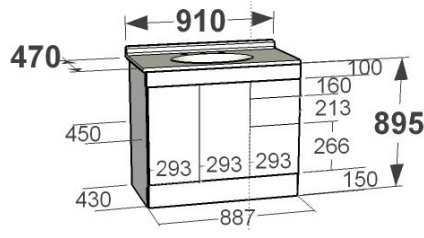

AVOCA

Cabinet:

Moisture resistant melamine board
Available in standard, premium, ultra and ultra plus finishes
On kick cabinet height = 895mm
Available configurations – see specification on following page
Bright chrome 160 Flat D handles
Soft close drawer runners
3 (or 2) different sized drawers fronts (160mm & 213mm & 266mm high)
Drawer boxes 350mm deep
Top rail at 100mm high
Kick at 150mm high
60m clearing between back of drawers and back of cabinet

AVOCA

Top size	No. Of Doors	No. Of Drawers	Width	Height of Cabinet	Depth on Floor	Weight of Cabinet	Weight, Inc. Marble Top	Weight, Inc. Stone Top
610x350	1	3	591	895	430	36	48	n/a
610x350	1	2	591	530	n/a	25	37	n/a
610x470	1	3	591	895	430	41	55	74
610x470	1	2	591	530	n/a	28	42	61
760x350	1	3	740	895	430	41	54	n/a
760x350	1	2	740	530	n/a	28	41	n/a
760x470	1	3	740	895	430	47	61	69
760x470	1	2	740	530	n/a	32	52	54
910x350	1	3	887	895	430	45	60	n/a
910x350	2	3	887	895	430	45	60	n/a
910x350	2	2	887	530	n/a	31	46	n/a
910x470	1	3	887	895	430	51	67	77
910x470	2	3	887	895	430	51	67	77
910x470	2	2	887	530	n/a	36	52	62
1215x470	4	0	1185	895	430	57	79	89
1215x470	4	0	1185	530	n/a	41	63	73
1215x470	2	3	1185	895	430	61	83	93
1215x470	2	2	1185	530	n/a	43	65	75
1215x470	3	3	1185	895	430	64	86	96
1215x470	3	2	1185	530	n/a	45	77	77
1215x470	2	6	1185	895	430	74	96	106
1215x470	2	4	1185	530	n/a	51	73	83
1500x470	4	0	1481	895	430	64	94	133
1500x470	4	0	1481	530	n/a	46	76	115
1500x470	2	3	1481	895	430	70	100	139
1500x470	4	3	1481	895	430	77	107	146
1500x470	4	2	1481	530	n/a	55	85	124
1500x470	2	6	1481	895	430	84	114	153
1500x470	2	4	1481	530	n/a	57	87	126
1800x470	2	6	1481	895	430	93	130	169
1800x470	4	6	1774	895	430	100	137	176
1800x470	4	4	1774	530	n/a	70	107	146

All Measurements in millimetres

All weights in Kilograms

AVOCA

Available Configuration:

On Kick/ On Legs/ Extended Wall Hung

AVOCA

Standard Wall Hung