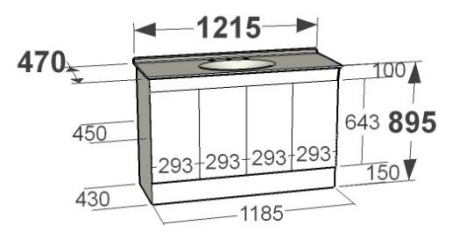

AVOCA

Cabinet:

Moisture resistant melamine board
Available in standard, premium, ultra and ultra plus finishes
On kick cabinet height = 895mm
Available configurations – see specification on following page
Bright chrome 160 Flat D handles
Soft close drawer runners
3 (or 2) different sized drawers fronts (160mm & 213mm & 266mm high)
Drawer boxes 350mm deep
Top rail at 100mm high
Kick at 150mm high
60m clearing between back of drawers and back of cabinet

AVOCA

Top size	No. Of Doors	No. Of Drawers	Width	Height of Cabinet	Depth on Floor	Weight of Cabinet	Weight, Inc. Marble Top	Weight, Inc. Stone Top
610x350	1	3	591	895	430	36	48	n/a
610x350	1	2	591	530	n/a	25	37	n/a
610x470	1	3	591	895	430	41	55	74
610x470	1	2	591	530	n/a	28	42	61
760x350	1	3	740	895	430	41	54	n/a
760x350	1	2	740	530	n/a	28	41	n/a
760x470	1	3	740	895	430	47	61	69
760x470	1	2	740	530	n/a	32	52	54
910x350	1	3	887	895	430	45	60	n/a
910x350	2	3	887	895	430	45	60	n/a
910x350	2	2	887	530	n/a	31	46	n/a
910x470	1	3	887	895	430	51	67	77
910x470	2	3	887	895	430	51	67	77
910x470	2	2	887	530	n/a	36	52	62
1215x470	4	0	1185	895	430	57	79	89
1215x470	4	0	1185	530	n/a	41	63	73
1215x470	2	3	1185	895	430	61	83	93
1215x470	2	2	1185	530	n/a	43	65	75
1215x470	3	3	1185	895	430	64	86	96
1215x470	3	2	1185	530	n/a	45	77	77
1215x470	2	6	1185	895	430	74	96	106
1215x470	2	4	1185	530	n/a	51	73	83
1500x470	4	0	1481	895	430	64	94	133
1500x470	4	0	1481	530	n/a	46	76	115
1500x470	2	3	1481	895	430	70	100	139
1500x470	4	3	1481	895	430	77	107	146
1500x470	4	2	1481	530	n/a	55	85	124
1500x470	2	6	1481	895	430	84	114	153
1500x470	2	4	1481	530	n/a	57	87	126
1800x470	2	6	1481	895	430	93	130	169
1800x470	4	6	1774	895	430	100	137	176
1800x470	4	4	1774	530	n/a	70	107	146

All Measurements in millimetres

All weights in Kilograms

AVOCA

Available Configuration:

On Kick/ On Legs/ Extended Wall Hung

AVOCA

Standard Wall Hung