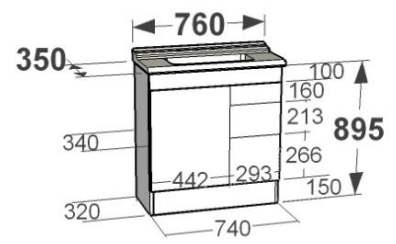

AVOCA

Cabinet:

Moisture resistant melamine board
Available in standard, premium, ultra and ultra plus finishes
On kick cabinet height = 895mm
Available configurations – see specification on following page
Bright chrome 160 Flat D handles
Soft close drawer runners
3 (or 2) different sized drawers fronts (160mm & 213mm & 266mm high)
Drawer boxes 350mm deep
Top rail at 100mm high
Kick at 150mm high
60m clearing between back of drawers and back of cabinet

AVOCA

Top size	No. Of Doors	No. Of Drawers	Width	Height of Cabinet	Depth on Floor	Weight of Cabinet	Weight, Inc. Marble Top	Weight, Inc. Stone Top
610x350	1	3	591	895	430	36	48	n/a
610x350	1	2	591	530	n/a	25	37	n/a
610x470	1	3	591	895	430	41	55	74
610x470	1	2	591	530	n/a	28	42	61
760x350	1	3	740	895	430	41	54	n/a
760x350	1	2	740	530	n/a	28	41	n/a
760x470	1	3	740	895	430	47	61	69
760x470	1	2	740	530	n/a	32	52	54
910x350	1	3	887	895	430	45	60	n/a
910x350	2	3	887	895	430	45	60	n/a
910x350	2	2	887	530	n/a	31	46	n/a
910x470	1	3	887	895	430	51	67	77
910x470	2	3	887	895	430	51	67	77
910x470	2	2	887	530	n/a	36	52	62
1215x470	4	0	1185	895	430	57	79	89
1215x470	4	0	1185	530	n/a	41	63	73
1215x470	2	3	1185	895	430	61	83	93
1215x470	2	2	1185	530	n/a	43	65	75
1215x470	3	3	1185	895	430	64	86	96
1215x470	3	2	1185	530	n/a	45	77	77
1215x470	2	6	1185	895	430	74	96	106
1215x470	2	4	1185	530	n/a	51	73	83
1500x470	4	0	1481	895	430	64	94	133
1500x470	4	0	1481	530	n/a	46	76	115
1500x470	2	3	1481	895	430	70	100	139
1500x470	4	3	1481	895	430	77	107	146
1500x470	4	2	1481	530	n/a	55	85	124
1500x470	2	6	1481	895	430	84	114	153
1500x470	2	4	1481	530	n/a	57	87	126
1800x470	2	6	1481	895	430	93	130	169
1800x470	4	6	1774	895	430	100	137	176
1800x470	4	4	1774	530	n/a	70	107	146

All Measurements in millimetres

All weights in Kilograms

AVOCA

Available Configuration:

On Kick/ On Legs/ Extended Wall Hung

AVOCA

Standard Wall Hung