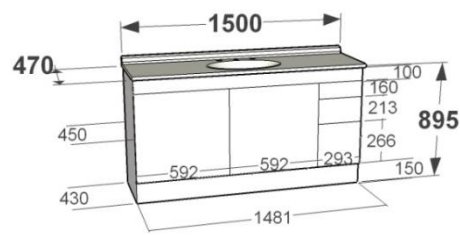

AVOCA

Cabinet:

Moisture resistant melamine board
Available in standard, premium, ultra and ultra plus finishes
On kick cabinet height = 895mm
Available configurations – see specification on following page
Bright chrome 160 Flat D handles
Soft close drawer runners
3 (or 2) different sized drawers fronts (160mm & 213mm & 266mm high)
Drawer boxes 350mm deep
Top rail at 100mm high
Kick at 150mm high
60m clearing between back of drawers and back of cabinet

AVOCA

Top size	No. Of Doors	No. Of Drawers	Width	Height of Cabinet	Depth on Floor	Weight of Cabinet	Weight, Inc. Marble Top	Weight, Inc. Stone Top
610x350	1	3	591	895	430	36	48	n/a
610x350	1	2	591	530	n/a	25	37	n/a
610x470	1	3	591	895	430	41	55	74
610x470	1	2	591	530	n/a	28	42	61
760x350	1	3	740	895	430	41	54	n/a
760x350	1	2	740	530	n/a	28	41	n/a
760x470	1	3	740	895	430	47	61	69
760x470	1	2	740	530	n/a	32	52	54
910x350	1	3	887	895	430	45	60	n/a
910x350	2	3	887	895	430	45	60	n/a
910x350	2	2	887	530	n/a	31	46	n/a
910x470	1	3	887	895	430	51	67	77
910x470	2	3	887	895	430	51	67	77
910x470	2	2	887	530	n/a	36	52	62
1215x470	4	0	1185	895	430	57	79	89
1215x470	4	0	1185	530	n/a	41	63	73
1215x470	2	3	1185	895	430	61	83	93
1215x470	2	2	1185	530	n/a	43	65	75
1215x470	3	3	1185	895	430	64	86	96
1215x470	3	2	1185	530	n/a	45	77	77
1215x470	2	6	1185	895	430	74	96	106
1215x470	2	4	1185	530	n/a	51	73	83
1500x470	4	0	1481	895	430	64	94	133
1500x470	4	0	1481	530	n/a	46	76	115
1500x470	2	3	1481	895	430	70	100	139
1500x470	4	3	1481	895	430	77	107	146
1500x470	4	2	1481	530	n/a	55	85	124
1500x470	2	6	1481	895	430	84	114	153
1500x470	2	4	1481	530	n/a	57	87	126
1800x470	2	6	1481	895	430	93	130	169
1800x470	4	6	1774	895	430	100	137	176
1800x470	4	4	1774	530	n/a	70	107	146

All Measurements in millimetres

All weights in Kilograms

AVOCA

Available Configuration:

On Kick/ On Legs/ Extended Wall Hung

AVOCA

Standard Wall Hung