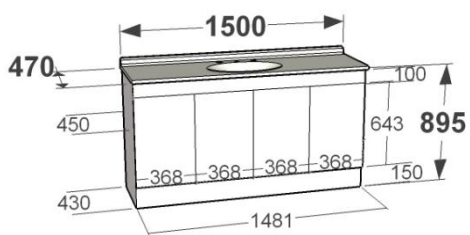

AVOCA

Cabinet:

Moisture resistant melamine board
Available in standard, premium, ultra and ultra plus finishes
On kick cabinet height = 895mm
Available configurations – see specification on following page
Bright chrome 160 Flat D handles
Soft close drawer runners
3 (or 2) different sized drawers fronts (160mm & 213mm & 266mm high)
Drawer boxes 350mm deep
Top rail at 100mm high
Kick at 150mm high
60m clearing between back of drawers and back of cabinet

AVOCA

Top size	No. Of Doors	No. Of Drawers	Width	Height of Cabinet	Depth on Floor	Weight of Cabinet	Weight, Inc. Marble Top	Weight, Inc. Stone Top
610x350	1	3	591	895	430	36	48	n/a
610x350	1	2	591	530	n/a	25	37	n/a
610x470	1	3	591	895	430	41	55	74
610x470	1	2	591	530	n/a	28	42	61
760x350	1	3	740	895	430	41	54	n/a
760x350	1	2	740	530	n/a	28	41	n/a
760x470	1	3	740	895	430	47	61	69
760x470	1	2	740	530	n/a	32	52	54
910x350	1	3	887	895	430	45	60	n/a
910x350	2	3	887	895	430	45	60	n/a
910x350	2	2	887	530	n/a	31	46	n/a
910x470	1	3	887	895	430	51	67	77
910x470	2	3	887	895	430	51	67	77
910x470	2	2	887	530	n/a	36	52	62
1215x470	4	0	1185	895	430	57	79	89
1215x470	4	0	1185	530	n/a	41	63	73
1215x470	2	3	1185	895	430	61	83	93
1215x470	2	2	1185	530	n/a	43	65	75
1215x470	3	3	1185	895	430	64	86	96
1215x470	3	2	1185	530	n/a	45	77	77
1215x470	2	6	1185	895	430	74	96	106
1215x470	2	4	1185	530	n/a	51	73	83
1500x470	4	0	1481	895	430	64	94	133
1500x470	4	0	1481	530	n/a	46	76	115
1500x470	2	3	1481	895	430	70	100	139
1500x470	4	3	1481	895	430	77	107	146
1500x470	4	2	1481	530	n/a	55	85	124
1500x470	2	6	1481	895	430	84	114	153
1500x470	2	4	1481	530	n/a	57	87	126
1800x470	2	6	1481	895	430	93	130	169
1800x470	4	6	1774	895	430	100	137	176
1800x470	4	4	1774	530	n/a	70	107	146

All Measurements in millimetres

All weights in Kilograms

AVOCA

Available Configuration:

On Kick/ On Legs/ Extended Wall Hung

AVOCA

Standard Wall Hung