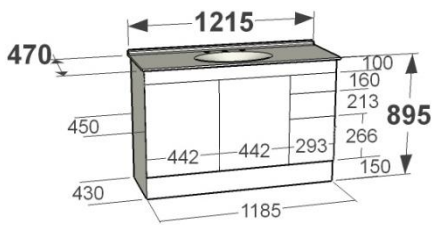

AVOCA

Cabinet:

Moisture resistant melamine board
Available in standard, premium, ultra and ultra plus finishes
On kick cabinet height = 895mm
Available configurations – see specification on following page
Bright chrome 160 Flat D handles
Soft close drawer runners
3 (or 2) different sized drawers fronts (160mm & 213mm & 266mm high)
Drawer boxes 350mm deep
Top rail at 100mm high
Kick at 150mm high
60m clearing between back of drawers and back of cabinet

AVOCA

Top size	No. Of Doors	No. Of Drawers	Width	Height of Cabinet	Depth on Floor	Weight of Cabinet	Weight, Inc. Marble Top	Weight, Inc. Stone Top
610x350	1	3	591	895	430	36	48	n/a
610x350	1	2	591	530	n/a	25	37	n/a
610x470	1	3	591	895	430	41	55	74
610x470	1	2	591	530	n/a	28	42	61
760x350	1	3	740	895	430	41	54	n/a
760x350	1	2	740	530	n/a	28	41	n/a
760x470	1	3	740	895	430	47	61	69
760x470	1	2	740	530	n/a	32	52	54
910x350	1	3	887	895	430	45	60	n/a
910x350	2	3	887	895	430	45	60	n/a
910x350	2	2	887	530	n/a	31	46	n/a
910x470	1	3	887	895	430	51	67	77
910x470	2	3	887	895	430	51	67	77
910x470	2	2	887	530	n/a	36	52	62
1215x470	4	0	1185	895	430	57	79	89
1215x470	4	0	1185	530	n/a	41	63	73
1215x470	2	3	1185	895	430	61	83	93
1215x470	2	2	1185	530	n/a	43	65	75
1215x470	3	3	1185	895	430	64	86	96
1215x470	3	2	1185	530	n/a	45	77	77
1215x470	2	6	1185	895	430	74	96	106
1215x470	2	4	1185	530	n/a	51	73	83
1500x470	4	0	1481	895	430	64	94	133
1500x470	4	0	1481	530	n/a	46	76	115
1500x470	2	3	1481	895	430	70	100	139
1500x470	4	3	1481	895	430	77	107	146
1500x470	4	2	1481	530	n/a	55	85	124
1500x470	2	6	1481	895	430	84	114	153
1500x470	2	4	1481	530	n/a	57	87	126
1800x470	2	6	1481	895	430	93	130	169
1800x470	4	6	1774	895	430	100	137	176
1800x470	4	4	1774	530	n/a	70	107	146

All Measurements in millimetres

All weights in Kilograms

AVOCA

Available Configuration:

On Kick/ On Legs/ Extended Wall Hung

AVOCA

Standard Wall Hung