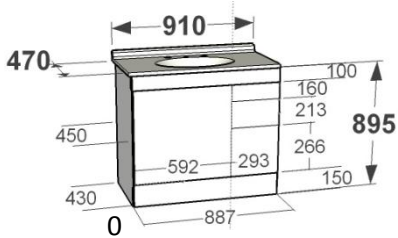

AVOCA

Cabinet:

Moisture resistant melamine board
Available in standard, premium, ultra and ultra plus finishes
On kick cabinet height = 895mm
Available configurations – see specification on following page
Bright chrome 160 Flat D handles
Soft close drawer runners
3 (or 2) different sized drawers fronts (160mm & 213mm & 266mm high)
Drawer boxes 350mm deep
Top rail at 100mm high
Kick at 150mm high
60m clearing between back of drawers and back of cabinet

AVOCA

Top size	No. Of Doors	No. Of Drawers	Width	Height of Cabinet	Depth on Floor	Weight of Cabinet	Weight, Inc. Marble Top	Weight, Inc. Stone Top
610x350	1	3	591	895	430	36	48	n/a
610x350	1	2	591	530	n/a	25	37	n/a
610x470	1	3	591	895	430	41	55	74
610x470	1	2	591	530	n/a	28	42	61
760x350	1	3	740	895	430	41	54	n/a
760x350	1	2	740	530	n/a	28	41	n/a
760x470	1	3	740	895	430	47	61	69
760x470	1	2	740	530	n/a	32	52	54
910x350	1	3	887	895	430	45	60	n/a
910x350	2	3	887	895	430	45	60	n/a
910x350	2	2	887	530	n/a	31	46	n/a
910x470	1	3	887	895	430	51	67	77
910x470	2	3	887	895	430	51	67	77
910x470	2	2	887	530	n/a	36	52	62
1215x470	4	0	1185	895	430	57	79	89
1215x470	4	0	1185	530	n/a	41	63	73
1215x470	2	3	1185	895	430	61	83	93
1215x470	2	2	1185	530	n/a	43	65	75
1215x470	3	3	1185	895	430	64	86	96
1215x470	3	2	1185	530	n/a	45	77	77
1215x470	2	6	1185	895	430	74	96	106
1215x470	2	4	1185	530	n/a	51	73	83
1500x470	4	0	1481	895	430	64	94	133
1500x470	4	0	1481	530	n/a	46	76	115
1500x470	2	3	1481	895	430	70	100	139
1500x470	4	3	1481	895	430	77	107	146
1500x470	4	2	1481	530	n/a	55	85	124
1500x470	2	6	1481	895	430	84	114	153
1500x470	2	4	1481	530	n/a	57	87	126
1800x470	2	6	1481	895	430	93	130	169
1800x470	4	6	1774	895	430	100	137	176
1800x470	4	4	1774	530	n/a	70	107	146

All Measurements in millimetres

All weights in Kilograms

AVOCA

Available Configuration:

On Kick/ On Legs/ Extended Wall Hung

AVOCA

Standard Wall Hung