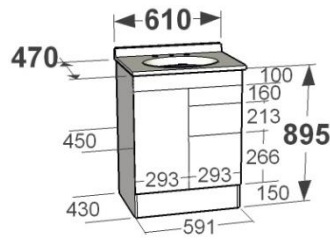

AVOCA

Cabinet:

Moisture resistant melamine board
Available in standard, premium, ultra and ultra plus finishes
On kick cabinet height = 895mm
Available configurations – see specification on following page
Bright chrome 160 Flat D handles
Soft close drawer runners
3 (or 2) different sized drawers fronts (160mm & 213mm & 266mm high)
Drawer boxes 350mm deep
Top rail at 100mm high
Kick at 150mm high
60m clearing between back of drawers and back of cabinet

AVOCA

Top size	No. Of Doors	No. Of Drawers	Width	Height of Cabinet	Depth on Floor	Weight of Cabinet	Weight, Inc. Marble Top	Weight, Inc. Stone Top
610x350	1	3	591	895	430	36	48	n/a
610x350	1	2	591	530	n/a	25	37	n/a
610x470	1	3	591	895	430	41	55	74
610x470	1	2	591	530	n/a	28	42	61
760x350	1	3	740	895	430	41	54	n/a
760x350	1	2	740	530	n/a	28	41	n/a
760x470	1	3	740	895	430	47	61	69
760x470	1	2	740	530	n/a	32	52	54
910x350	1	3	887	895	430	45	60	n/a
910x350	2	3	887	895	430	45	60	n/a
910x350	2	2	887	530	n/a	31	46	n/a
910x470	1	3	887	895	430	51	67	77
910x470	2	3	887	895	430	51	67	77
910x470	2	2	887	530	n/a	36	52	62
1215x470	4	0	1185	895	430	57	79	89
1215x470	4	0	1185	530	n/a	41	63	73
1215x470	2	3	1185	895	430	61	83	93
1215x470	2	2	1185	530	n/a	43	65	75
1215x470	3	3	1185	895	430	64	86	96
1215x470	3	2	1185	530	n/a	45	77	77
1215x470	2	6	1185	895	430	74	96	106
1215x470	2	4	1185	530	n/a	51	73	83
1500x470	4	0	1481	895	430	64	94	133
1500x470	4	0	1481	530	n/a	46	76	115
1500x470	2	3	1481	895	430	70	100	139
1500x470	4	3	1481	895	430	77	107	146
1500x470	4	2	1481	530	n/a	55	85	124
1500x470	2	6	1481	895	430	84	114	153
1500x470	2	4	1481	530	n/a	57	87	126
1800x470	2	6	1481	895	430	93	130	169
1800x470	4	6	1774	895	430	100	137	176
1800x470	4	4	1774	530	n/a	70	107	146

All Measurements in millimetres

All weights in Kilograms

AVOCA

Available Configuration:

On Kick/ On Legs/ Extended Wall Hung

AVOCA

Standard Wall Hung