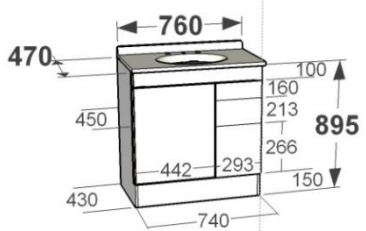

AVOCA

Cabinet:

Moisture resistant melamine board
Available in standard, premium, ultra and ultra plus finishes
On kick cabinet height = 895mm
Available configurations – see specification on following page
Bright chrome 160 Flat D handles
Soft close drawer runners
3 (or 2) different sized drawers fronts (160mm & 213mm & 266mm high)
Drawer boxes 350mm deep
Top rail at 100mm high
Kick at 150mm high
60m clearing between back of drawers and back of cabinet

AVOCA

Top size	No. Of Doors	No. Of Drawers	Width	Height of Cabinet	Depth on Floor	Weight of Cabinet	Weight, Inc. Marble Top	Weight, Inc. Stone Top
610x350	1	3	591	895	430	36	48	n/a
610x350	1	2	591	530	n/a	25	37	n/a
610x470	1	3	591	895	430	41	55	74
610x470	1	2	591	530	n/a	28	42	61
760x350	1	3	740	895	430	41	54	n/a
760x350	1	2	740	530	n/a	28	41	n/a
760x470	1	3	740	895	430	47	61	69
760x470	1	2	740	530	n/a	32	52	54
910x350	1	3	887	895	430	45	60	n/a
910x350	2	3	887	895	430	45	60	n/a
910x350	2	2	887	530	n/a	31	46	n/a
910x470	1	3	887	895	430	51	67	77
910x470	2	3	887	895	430	51	67	77
910x470	2	2	887	530	n/a	36	52	62
1215x470	4	0	1185	895	430	57	79	89
1215x470	4	0	1185	530	n/a	41	63	73
1215x470	2	3	1185	895	430	61	83	93
1215x470	2	2	1185	530	n/a	43	65	75
1215x470	3	3	1185	895	430	64	86	96
1215x470	3	2	1185	530	n/a	45	77	77
1215x470	2	6	1185	895	430	74	96	106
1215x470	2	4	1185	530	n/a	51	73	83
1500x470	4	0	1481	895	430	64	94	133
1500x470	4	0	1481	530	n/a	46	76	115
1500x470	2	3	1481	895	430	70	100	139
1500x470	4	3	1481	895	430	77	107	146
1500x470	4	2	1481	530	n/a	55	85	124
1500x470	2	6	1481	895	430	84	114	153
1500x470	2	4	1481	530	n/a	57	87	126
1800x470	2	6	1481	895	430	93	130	169
1800x470	4	6	1774	895	430	100	137	176
1800x470	4	4	1774	530	n/a	70	107	146

All Measurements in millimetres

All weights in Kilograms

AVOCA

Available Configuration:

On Kick/ On Legs/ Extended Wall Hung

AVOCA

Standard Wall Hung