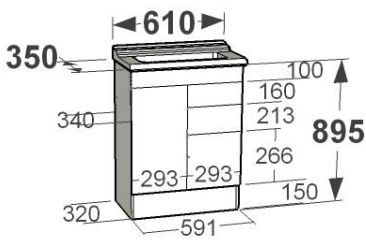

AVOCA

Cabinet:

Moisture resistant melamine board
Available in standard, premium, ultra and ultra plus finishes
On kick cabinet height = 895mm
Available configurations – see specification on following page
Bright chrome 160 Flat D handles
Soft close drawer runners
3 (or 2) different sized drawers fronts (160mm & 213mm & 266mm high)
Drawer boxes 350mm deep
Top rail at 100mm high
Kick at 150mm high
60m clearing between back of drawers and back of cabinet

AVOCA

Top size	No. Of Doors	No. Of Drawers	Width	Height of Cabinet	Depth on Floor	Weight of Cabinet	Weight, Inc. Marble Top	Weight, Inc. Stone Top
610x350	1	3	591	895	430	36	48	n/a
610x350	1	2	591	530	n/a	25	37	n/a
610x470	1	3	591	895	430	41	55	74
610x470	1	2	591	530	n/a	28	42	61
760x350	1	3	740	895	430	41	54	n/a
760x350	1	2	740	530	n/a	28	41	n/a
760x470	1	3	740	895	430	47	61	69
760x470	1	2	740	530	n/a	32	52	54
910x350	1	3	887	895	430	45	60	n/a
910x350	2	3	887	895	430	45	60	n/a
910x350	2	2	887	530	n/a	31	46	n/a
910x470	1	3	887	895	430	51	67	77
910x470	2	3	887	895	430	51	67	77
910x470	2	2	887	530	n/a	36	52	62
1215x470	4	0	1185	895	430	57	79	89
1215x470	4	0	1185	530	n/a	41	63	73
1215x470	2	3	1185	895	430	61	83	93
1215x470	2	2	1185	530	n/a	43	65	75
1215x470	3	3	1185	895	430	64	86	96
1215x470	3	2	1185	530	n/a	45	77	77
1215x470	2	6	1185	895	430	74	96	106
1215x470	2	4	1185	530	n/a	51	73	83
1500x470	4	0	1481	895	430	64	94	133
1500x470	4	0	1481	530	n/a	46	76	115
1500x470	2	3	1481	895	430	70	100	139
1500x470	4	3	1481	895	430	77	107	146
1500x470	4	2	1481	530	n/a	55	85	124
1500x470	2	6	1481	895	430	84	114	153
1500x470	2	4	1481	530	n/a	57	87	126
1800x470	2	6	1481	895	430	93	130	169
1800x470	4	6	1774	895	430	100	137	176
1800x470	4	4	1774	530	n/a	70	107	146

All Measurements in millimetres

All weights in Kilograms

AVOCA

Available Configuration:

On Kick/ On Legs/ Extended Wall Hung

AVOCA

Standard Wall Hung