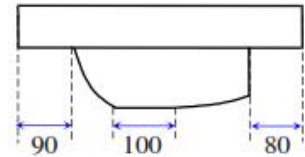

End Elevation