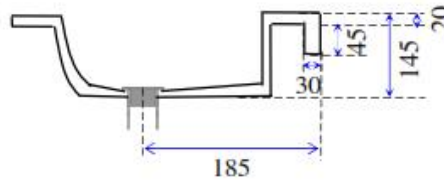

Monaco (610 x 470)

Picture

Colour	White or Ivory
Tap Holes	1, 2 or 3
Plug & Waste	40mm
Weight	12 kgs
Bowl Capacity	13 litres
Material	Acrylic
Guarantee	10 years

Cross Section A-A

End Elevation

Plan View

Front Elevation

Not to Scale

ALL DIMENSIONS SHOWN IN MILLIMETERS

Specifications subject to change without notice. All sizes are nominal within industry tolerances. Measurements are for representation purposes only and do not constitute as scale plans.