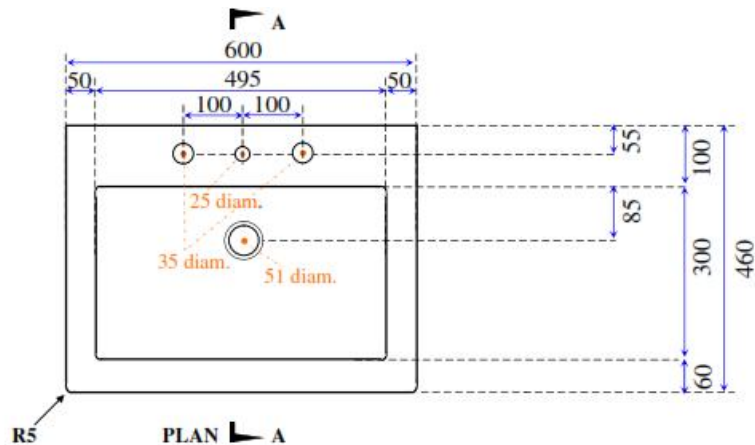

End Elevation

Plan View

Front Elevation