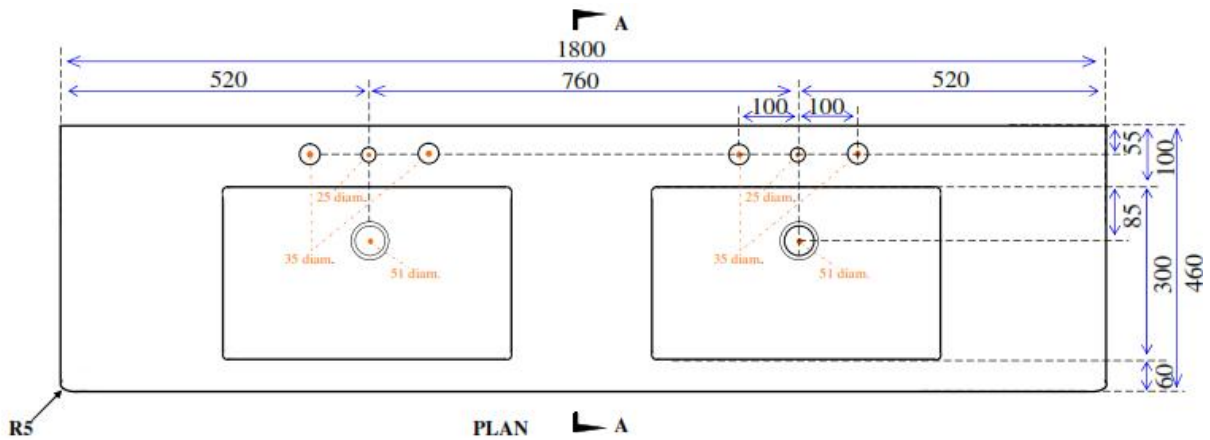

Front Elevation