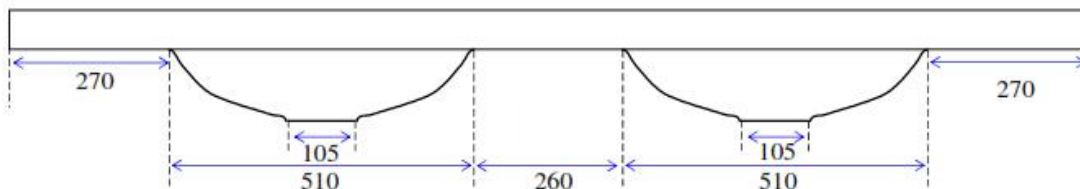

Not to Scale

ALL DIMENSIONS SHOWN IN MILLIMETERS

Specifications subject to change without notice. All sizes are nominal within industry tolerances.

Measurements are for representation purposes only and do not constitute as scale plans.