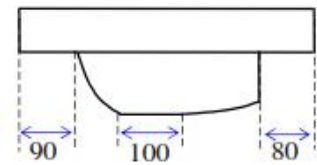

End Elevation