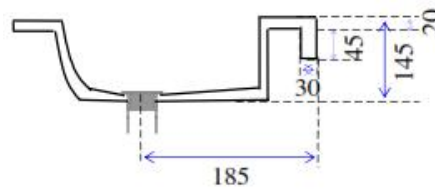

Cross Section A-A