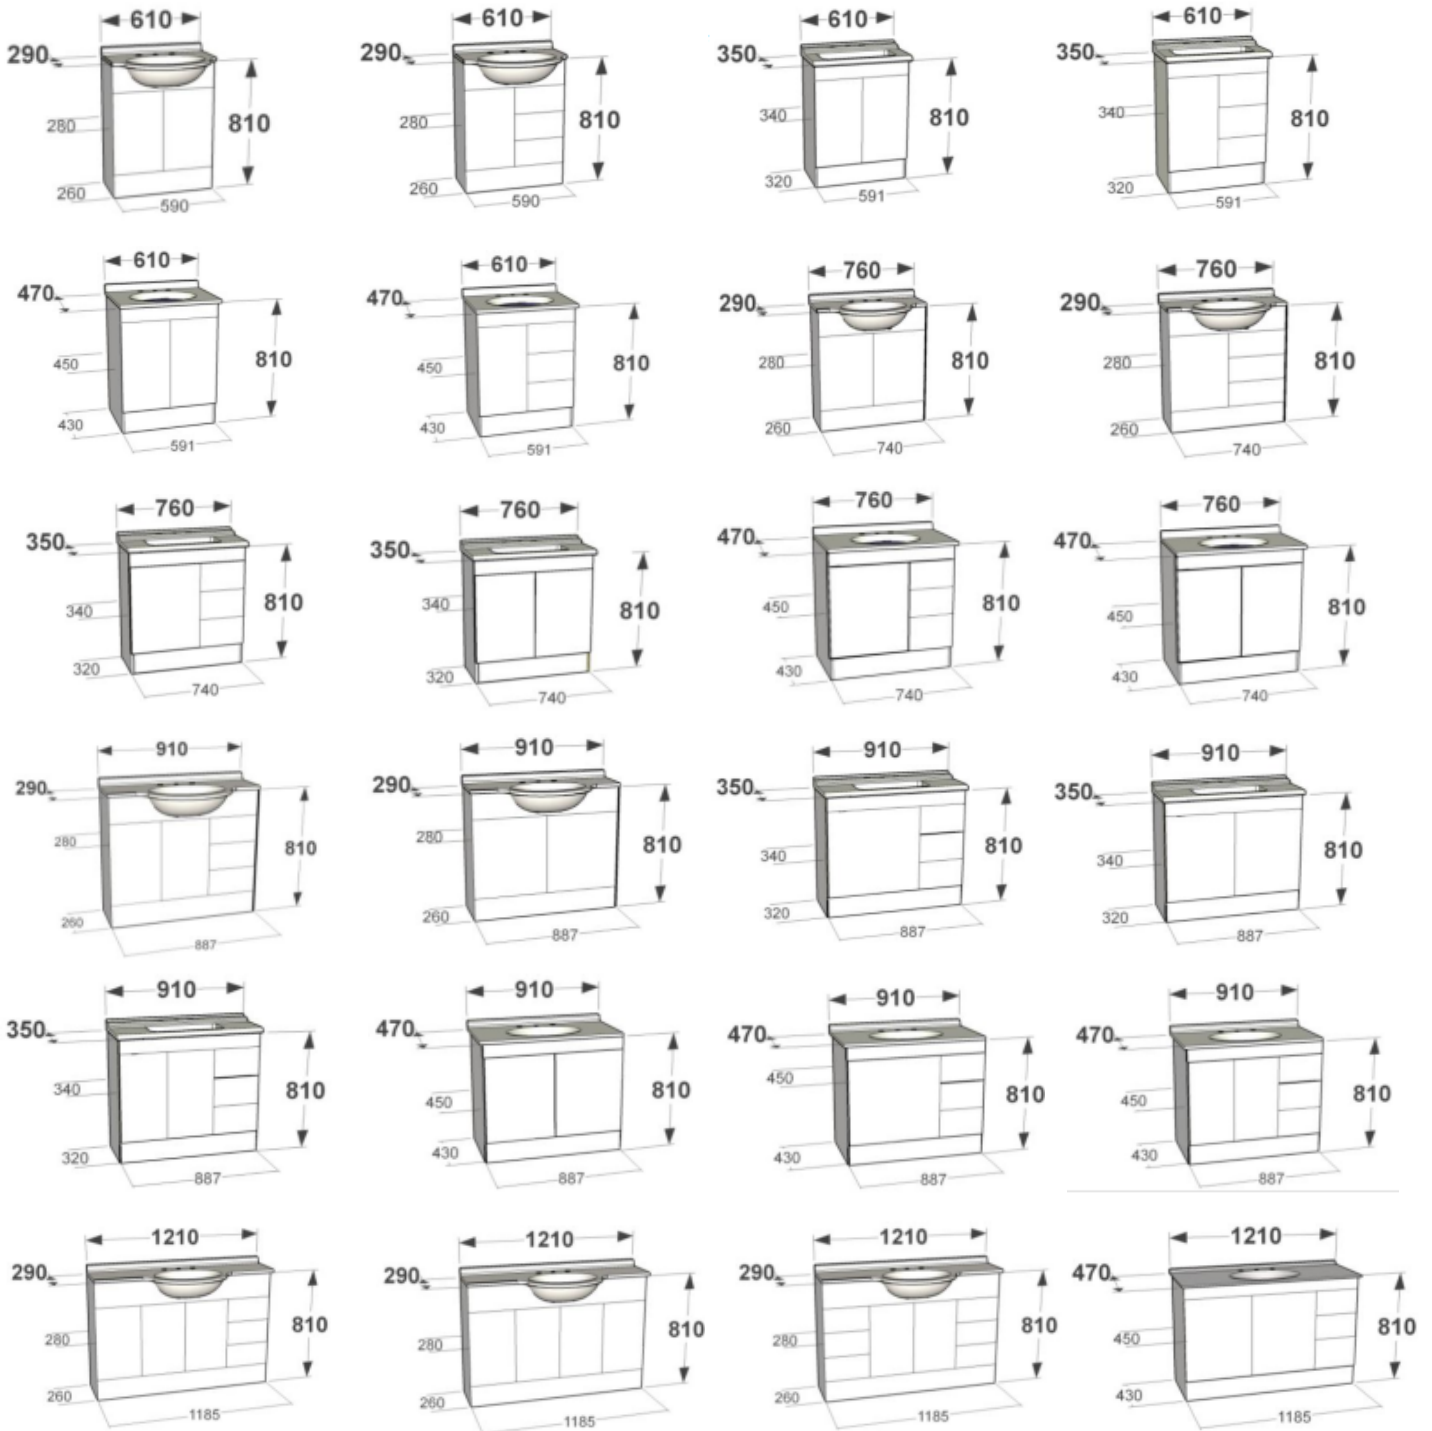

Builders

Top size	No. Of Doors	No. Of Drawers	Width	Height of Cabinet	Depth on Floor	Weight of Cabinet	Weight, Inc. Marble Top
1500 x 470	4	0	430	810	430	64	94
1500 x 470	4	3	430	810	430	77	107
1500 x 470	2	6	430	810	430	84	114
1500 x 470 DB	4	0	430	810	430	64	95
1500 x 470 DB	4	3	430	810	430	77	108
1500 x 470 DB	2	6	430	810	430	84	115

Builders

Available Configuration:

On Kick