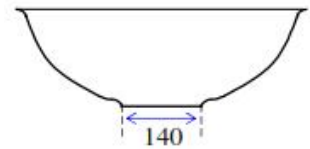

### Picture

<b>Colour</b>	White or Ivory
<b>Tap Holes</b>	Nil
<b>Plug &amp; Waste</b>	40mm
<b>Weight</b>	3 kgs
<b>Bowl Capacity</b>	6 litres
<b>Material</b>	Cultured Marble
<b>Guarantee</b>	10 years

### Cross Section A-A

### Plan View

*Not to Scale*

**ALL DIMENSIONS SHOWN IN MILLIMETERS**

Specifications subject to change without notice. All sizes are nominal within industry tolerances.

Measurements are for representation purposes only and do not constitute as scale plans.