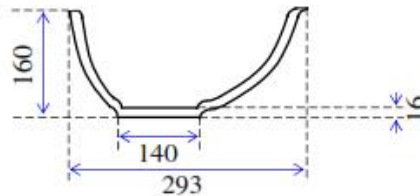

Cross Section A-A