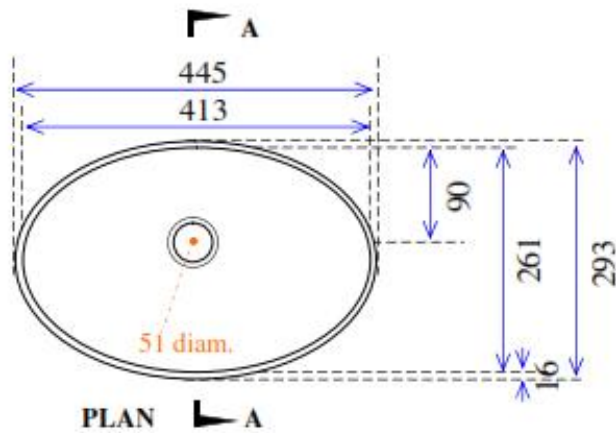

### Picture

<b>Colour</b>	White or Ivory
<b>Tap Holes</b>	Nil
<b>Plug &amp; Waste</b>	40mm
<b>Weight</b>	3 kgs
<b>Bowl Capacity</b>	6 litres
<b>Material</b>	Cultured Marble
<b>Guarantee</b>	10 years

### Cross Section A-A

### Plan View

*Not to Scale*

**ALL DIMENSIONS SHOWN IN MILLIMETERS**

Specifications subject to change without notice. All sizes are nominal within industry tolerances.

Measurements are for representation purposes only and do not constitute as scale plans.