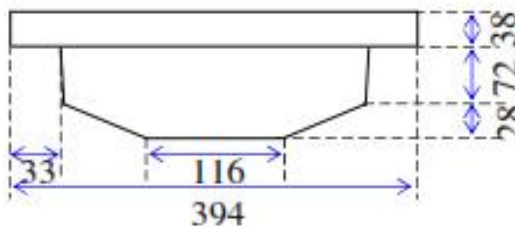

Kewb Undermount

Picture

Colour	White or Ivory
Tap Holes	Nil
Plug & Waste	40mm
Weight	6 kgs
Bowl Capacity	6 litres
Material	Cultured Marble
Guarantee	10 years

Cross Section A-A

End Elevation

Plan View

Front Elevation

Not to Scale

ALL DIMENSIONS SHOWN IN MILLIMETERS

Specifications subject to change without notice. All sizes are nominal within industry tolerances.

Measurements are for representation purposes only and do not constitute as scale plans.