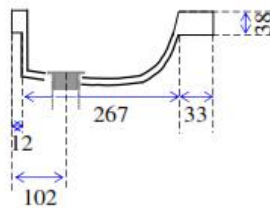

Kewb Undermount

Picture

Colour	White or Ivory
Tap Holes	Nil
Plug & Waste	40mm
Weight	6 kgs
Bowl Capacity	6 litres
Material	Cultured Marble
Guarantee	10 years

Cross Section A-A

End Elevation

Plan View

Front Elevation

Not to Scale

ALL DIMENSIONS SHOWN IN MILLIMETERS

Specifications subject to change without notice. All sizes are nominal within industry tolerances.

Measurements are for representation purposes only and do not constitute as scale plans.