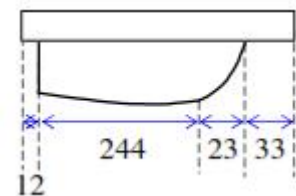

Kewb Undermount

Picture

Colour	White or Ivory
Tap Holes	Nil
Plug & Waste	40mm
Weight	6 kgs
Bowl Capacity	6 litres
Material	Cultured Marble
Guarantee	10 years

Cross Section A-A

End Elevation

Plan View

Front Elevation

Not to Scale

ALL DIMENSIONS SHOWN IN MILLIMETERS

Specifications subject to change without notice. All sizes are nominal within industry tolerances.

Measurements are for representation purposes only and do not constitute as scale plans.