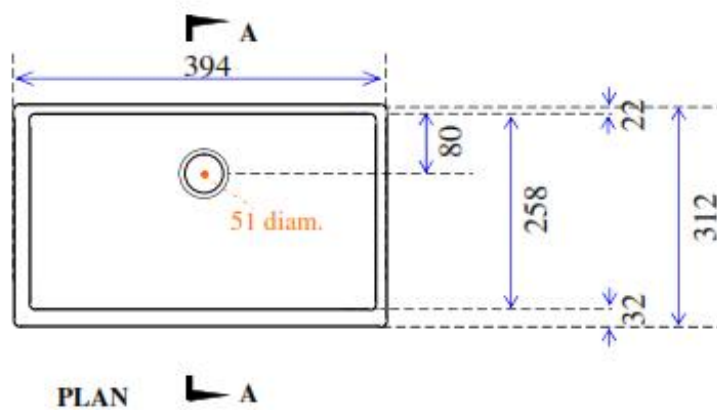

Kewb Undermount

Picture

Colour	White or Ivory
Tap Holes	Nil
Plug & Waste	40mm
Weight	6 kgs
Bowl Capacity	6 litres
Material	Cultured Marble
Guarantee	10 years

Cross Section A-A

End Elevation

Plan View

Front Elevation

Not to Scale

ALL DIMENSIONS SHOWN IN MILLIMETERS

Specifications subject to change without notice. All sizes are nominal within industry tolerances.

Measurements are for representation purposes only and do not constitute as scale plans.