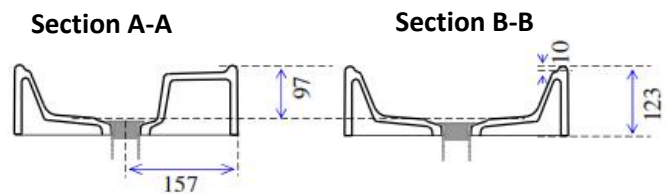

Lowline Drop In Bowl

Picture

Colour	White or Ivory
Tap Holes	Nil
Plug & Waste	40mm
Weight	11 kgs
Bowl Capacity	5 litres
Material	Cultured Marble
Guarantee	10 years

Cross Sections

Plan View

End Elevation

Not to Scale

ALL DIMENSIONS SHOWN IN MILLIMETERS

Specifications subject to change without notice. All sizes are nominal within industry tolerances.

Measurements are for representation purposes only and do not constitute as scale plans.