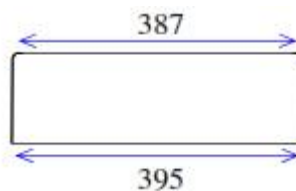

Lowline Drop In Bowl

Picture

Colour	White or Ivory
Tap Holes	Nil
Plug & Waste	40mm
Weight	11 kgs
Bowl Capacity	5 litres
Material	Cultured Marble
Guarantee	10 years

Cross Sections

Plan View

End Elevation

Not to Scale

ALL DIMENSIONS SHOWN IN MILLIMETERS

Specifications subject to change without notice. All sizes are nominal within industry tolerances.

Measurements are for representation purposes only and do not constitute as scale plans.