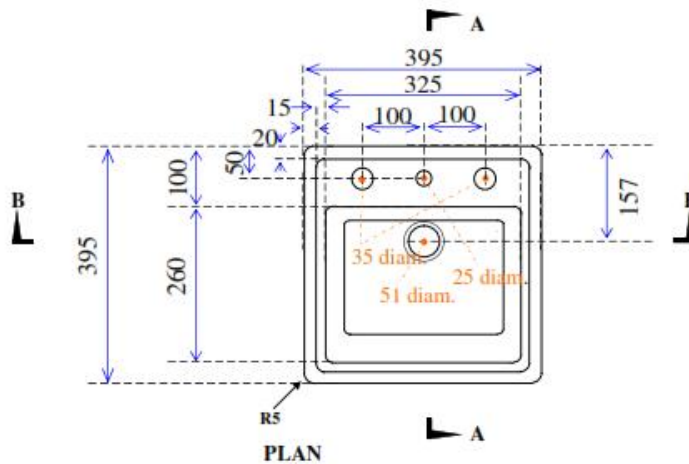

Lowline Drop In Bowl

Picture

Colour	White or Ivory
Tap Holes	Nil
Plug & Waste	40mm
Weight	11 kgs
Bowl Capacity	5 litres
Material	Cultured Marble
Guarantee	10 years

Cross Sections

Plan View

End Elevation

Not to Scale

ALL DIMENSIONS SHOWN IN MILLIMETERS

Specifications subject to change without notice. All sizes are nominal within industry tolerances.

Measurements are for representation purposes only and do not constitute as scale plans.