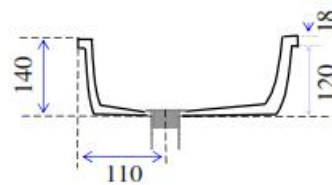

Cross Section A-A