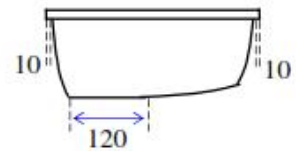

End Elevation