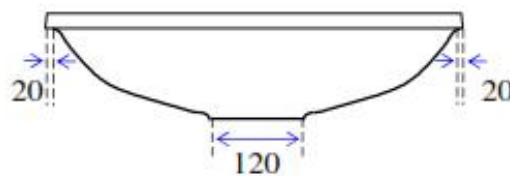

Not to Scale

ALL DIMENSIONS SHOWN IN MILLIMETERS

Specifications subject to change without notice. All sizes are nominal within industry tolerances.

Measurements are for representation purposes only and do not constitute as scale plans.