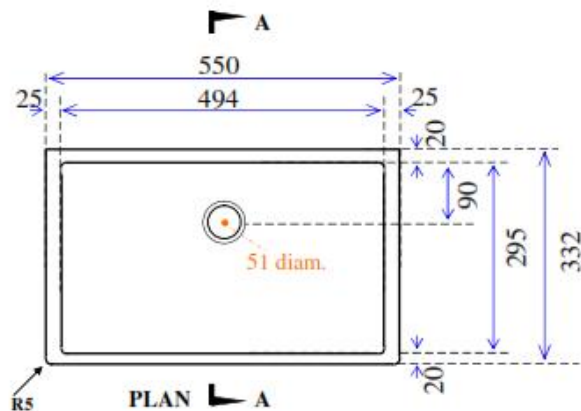

### Picture

<b>Colour</b>	White or Ivory
<b>Tap Holes</b>	Nil
<b>Plug &amp; Waste</b>	40mm
<b>Weight</b>	7 kgs
<b>Bowl Capacity</b>	8 litres
<b>Material</b>	Cultured Marble
<b>Guarantee</b>	10 years

### Cross Section A-A

### Plan View

### Front Elevation

*Not to Scale*

**ALL DIMENSIONS SHOWN IN MILLIMETERS**

Specifications subject to change without notice. All sizes are nominal within industry tolerances.

Measurements are for representation purposes only and do not constitute as scale plans.