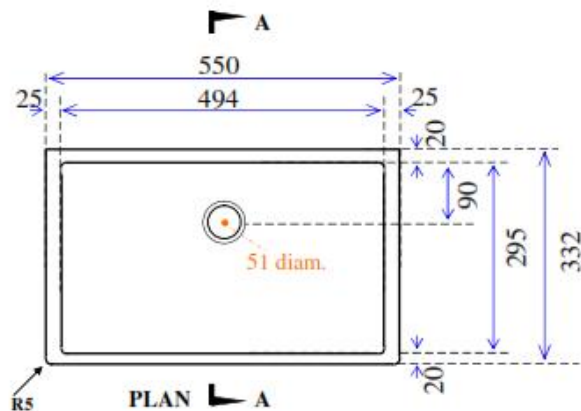

Crest Drop In Bowl

Picture

Colour	White or Ivory
Tap Holes	Nil
Plug & Waste	40mm
Weight	7 kgs
Bowl Capacity	8 litres
Material	Cultured Marble
Guarantee	10 years

Cross Section A-A

End Elevation

Plan View

Front Elevation

Not to Scale

ALL DIMENSIONS SHOWN IN MILLIMETERS

Specifications subject to change without notice. All sizes are nominal within industry tolerances.

Measurements are for representation purposes only and do not constitute as scale plans.