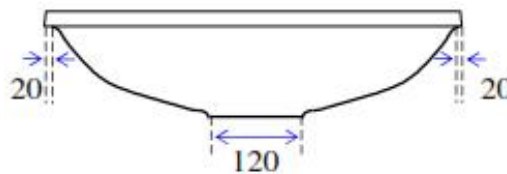

Crest Drop In Bowl

Picture

Colour	White or Ivory
Tap Holes	Nil
Plug & Waste	40mm
Weight	7 kgs
Bowl Capacity	8 litres
Material	Cultured Marble
Guarantee	10 years

Cross Section A-A

End Elevation

Plan View

Front Elevation

Not to Scale

ALL DIMENSIONS SHOWN IN MILLIMETERS

Specifications subject to change without notice. All sizes are nominal within industry tolerances.

Measurements are for representation purposes only and do not constitute as scale plans.