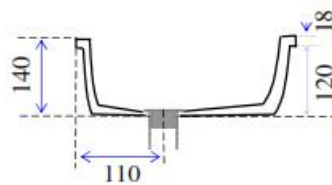

Crest Drop In Bowl

Picture

Colour	White or Ivory
Tap Holes	Nil
Plug & Waste	40mm
Weight	7 kgs
Bowl Capacity	8 litres
Material	Cultured Marble
Guarantee	10 years

Cross Section A-A

End Elevation

Plan View

Front Elevation

Not to Scale

ALL DIMENSIONS SHOWN IN MILLIMETERS

Specifications subject to change without notice. All sizes are nominal within industry tolerances.

Measurements are for representation purposes only and do not constitute as scale plans.