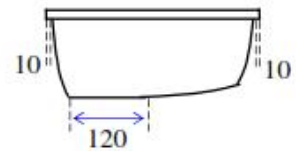

Crest Drop In Bowl

Picture

Colour	White or Ivory
Tap Holes	Nil
Plug & Waste	40mm
Weight	7 kgs
Bowl Capacity	8 litres
Material	Cultured Marble
Guarantee	10 years

Cross Section A-A

End Elevation

Plan View

Front Elevation

Not to Scale

ALL DIMENSIONS SHOWN IN MILLIMETERS

Specifications subject to change without notice. All sizes are nominal within industry tolerances.

Measurements are for representation purposes only and do not constitute as scale plans.