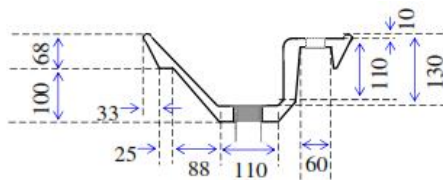

Conical with Tap Pad Drop In Bowl

Picture

Colour	White or Ivory
Tap Holes	Nil
Plug & Waste	40mm
Weight	7.7 kgs
Bowl Capacity	6 litres
Material	Cultured Marble
Guarantee	10 years

Cross Section A-A

End Elevation

Plan View

Not to Scale

ALL DIMENSIONS SHOWN IN MILLIMETERS

Specifications subject to change without notice. All sizes are nominal within industry tolerances.

Measurements are for representation purposes only and do not constitute as scale plans.