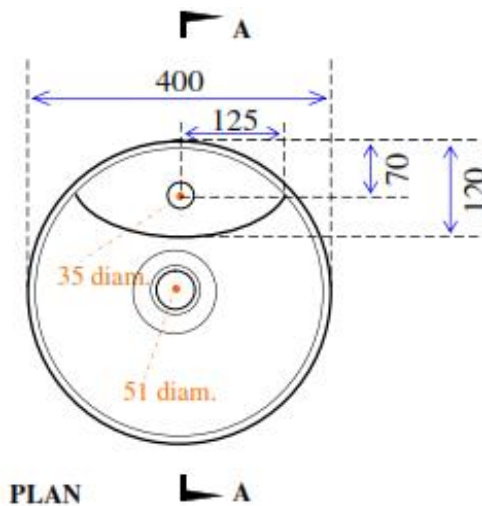

Conical with Tap Pad Drop In Bowl

Picture

Colour	White or Ivory
Tap Holes	Nil
Plug & Waste	40mm
Weight	7.7 kgs
Bowl Capacity	6 litres
Material	Cultured Marble
Guarantee	10 years

Cross Section A-A

End Elevation

Plan View

Not to Scale

ALL DIMENSIONS SHOWN IN MILLIMETERS

Specifications subject to change without notice. All sizes are nominal within industry tolerances.

Measurements are for representation purposes only and do not constitute as scale plans.