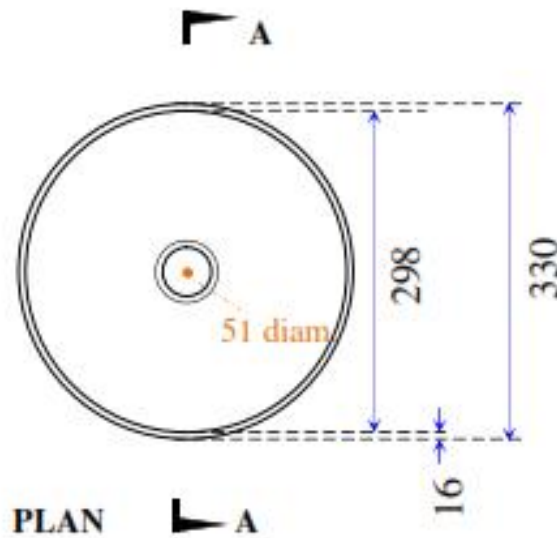

Conical Undermount

Picture

Colour	White or Ivory
Tap Holes	Nil
Plug & Waste	40mm
Weight	3.5 kgs
Bowl Capacity	3 litres
Material	Cultured Marble
Guarantee	10 years

Cross Section A-A

End Elevation

Plan View

Not to Scale

ALL DIMENSIONS SHOWN IN MILLIMETERS

Specifications subject to change without notice. All sizes are nominal within industry tolerances.

Measurements are for representation purposes only and do not constitute as scale plans.