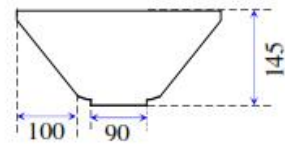

Conical Undermount

Picture

Colour	White or Ivory
Tap Holes	Nil
Plug & Waste	40mm
Weight	3.5 kgs
Bowl Capacity	3 litres
Material	Cultured Marble
Guarantee	10 years

Cross Section A-A

End Elevation

Plan View

Not to Scale

ALL DIMENSIONS SHOWN IN MILLIMETERS

Specifications subject to change without notice. All sizes are nominal within industry tolerances.

Measurements are for representation purposes only and do not constitute as scale plans.