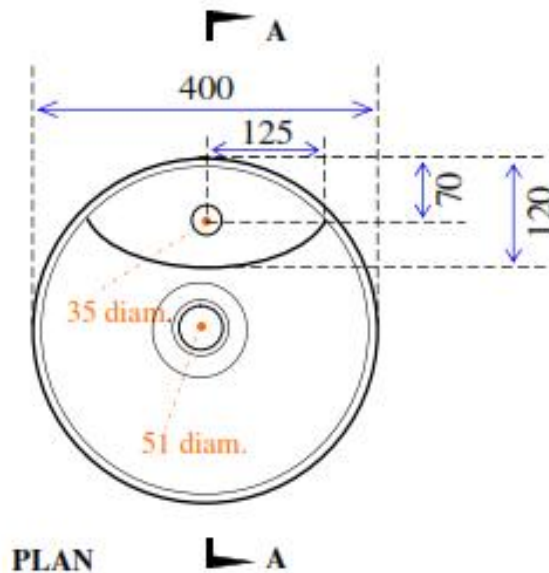

Conical Semi with Tap Pad Bowl

Picture

Colour	White or Ivory
Tap Holes	1
Plug & Waste	40mm
Weight	8.7 kgs
Bowl Capacity	6 litres
Material	Cultured Marble
Guarantee	10 years

Cross Section A-A

End Elevation

Plan View

Not to Scale

ALL DIMENSIONS SHOWN IN MILLIMETERS

Specifications subject to change without notice. All sizes are nominal within industry tolerances.

Measurements are for representation purposes only and do not constitute as scale plans.