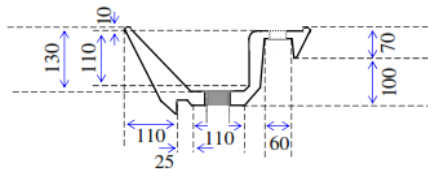

Conical Semi with Tap Pad Bowl

Picture

Colour	White or Ivory
Tap Holes	1
Plug & Waste	40mm
Weight	8.7 kgs
Bowl Capacity	6 litres
Material	Cultured Marble
Guarantee	10 years

Cross Section A-A

End Elevation

Plan View

Not to Scale

ALL DIMENSIONS SHOWN IN MILLIMETERS

Specifications subject to change without notice. All sizes are nominal within industry tolerances.

Measurements are for representation purposes only and do not constitute as scale plans.