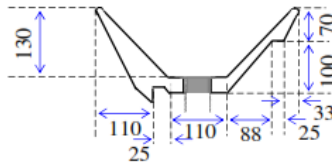

Cross Section A-A