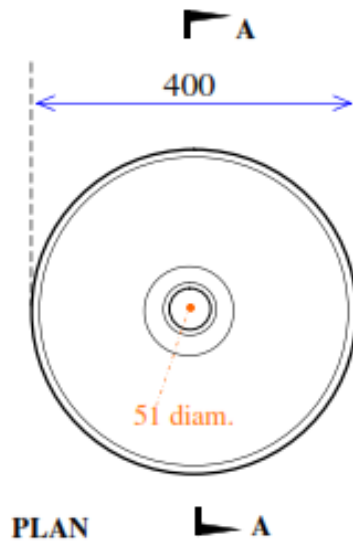

## Conical Semi Recessed Bowl

### Picture

<b>Colour</b>	White or Ivory
<b>Tap Holes</b>	Nil
<b>Plug &amp; Waste</b>	40mm
<b>Weight</b>	8.5 kgs
<b>Bowl Capacity</b>	7 litres
<b>Material</b>	Cultured Marble
<b>Guarantee</b>	10 years

### Cross Section A-A

### Plan View