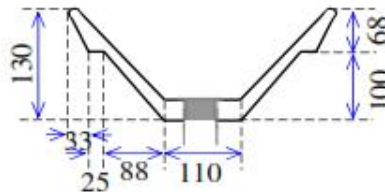

Conical Drop In Bowl

Picture

Colour	White or Ivory
Tap Holes	Nil
Plug & Waste	40mm
Weight	7.5 kgs
Bowl Capacity	7 litres
Material	Cultured Marble
Guarantee	10 years

Cross Section A-A

End Elevation

Plan View

Not to Scale

ALL DIMENSIONS SHOWN IN MILLIMETERS

Specifications subject to change without notice. All sizes are nominal within industry tolerances.

Measurements are for representation purposes only and do not constitute as scale plans.