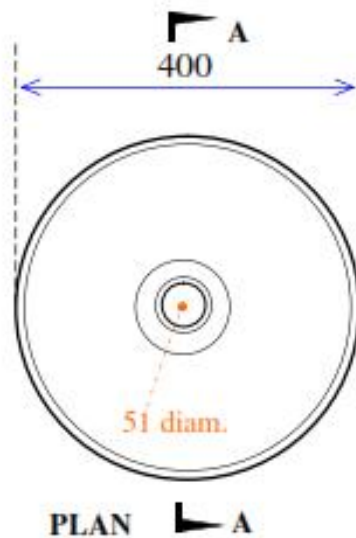

Conical Drop In Bowl

Picture

Colour	White or Ivory
Tap Holes	Nil
Plug & Waste	40mm
Weight	7.5 kgs
Bowl Capacity	7 litres
Material	Cultured Marble
Guarantee	10 years

Cross Section A-A

End Elevation

Plan View

Not to Scale

ALL DIMENSIONS SHOWN IN MILLIMETERS

Specifications subject to change without notice. All sizes are nominal within industry tolerances.

Measurements are for representation purposes only and do not constitute as scale plans.