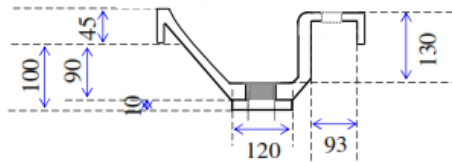

Cross Section A-A