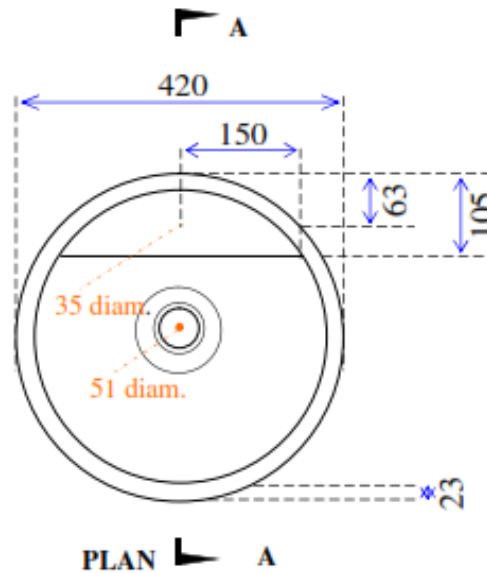

### Picture

<b>Colour</b>	White or Ivory
<b>Tap Holes</b>	1
<b>Plug &amp; Waste</b>	40mm
<b>Weight</b>	4.7 kgs
<b>Bowl Capacity</b>	6 litres
<b>Material</b>	Cultured Marble
<b>Guarantee</b>	10 years

### Cross Section A-A

### Plan View

### ALL DIMENSIONS SHOWN IN MILLIMETERS

Specifications subject to change without notice. All sizes are nominal within industry tolerances.

Measurements are for representation purposes only and do not constitute as scale plans.