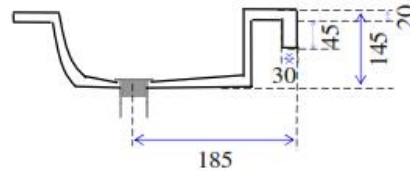

Monaco (910 x 470)

Picture

Colour	White or Ivory
Tap Holes	1, 2 or 3
Plug & Waste	40mm
Weight	16 kgs
Bowl Capacity	13 litres
Material	Acrylic
Guarantee	10 years

Cross Section A-A

End Elevation

Plan View

Front Elevation

Not to Scale

ALL DIMENSIONS SHOWN IN MILLIMETERS

Specifications subject to change without notice. All sizes are nominal within industry tolerances.

Measurements are for representation purposes only and do not constitute as scale plans.