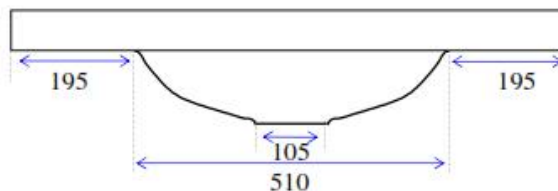

Monaco (910 x 470)

Picture

Colour	White or Ivory
Tap Holes	1, 2 or 3
Plug & Waste	40mm
Weight	16 kgs
Bowl Capacity	13 litres
Material	Acrylic
Guarantee	10 years

Cross Section A-A

End Elevation

Plan View

Front Elevation

Not to Scale

ALL DIMENSIONS SHOWN IN MILLIMETERS

Specifications subject to change without notice. All sizes are nominal within industry tolerances.

Measurements are for representation purposes only and do not constitute as scale plans.