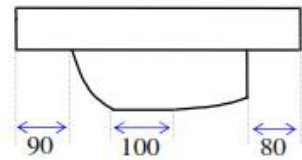

Monaco (910 x 470)

Picture

Colour	White or Ivory
Tap Holes	1, 2 or 3
Plug & Waste	40mm
Weight	16 kgs
Bowl Capacity	13 litres
Material	Acrylic
Guarantee	10 years

Cross Section A-A

End Elevation

Plan View

Front Elevation

Not to Scale

ALL DIMENSIONS SHOWN IN MILLIMETERS

Specifications subject to change without notice. All sizes are nominal within industry tolerances.

Measurements are for representation purposes only and do not constitute as scale plans.