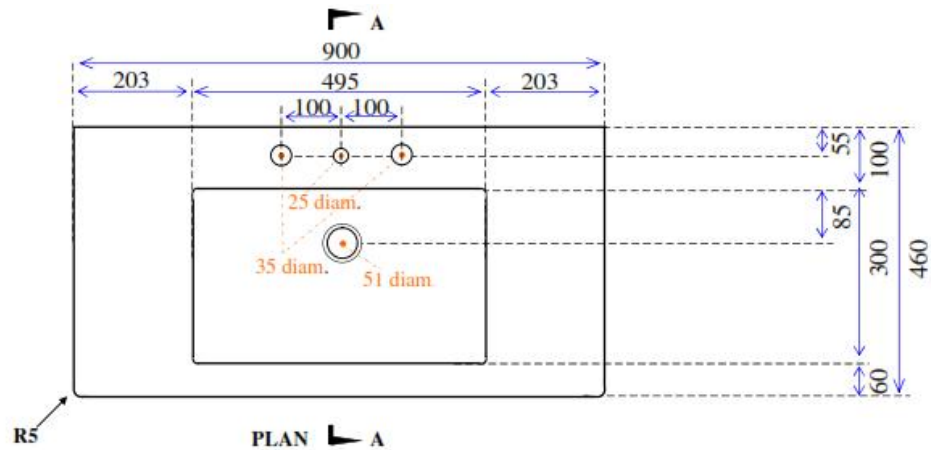

Monaco (910 x 470)

Picture

Colour	White or Ivory
Tap Holes	1, 2 or 3
Plug & Waste	40mm
Weight	16 kgs
Bowl Capacity	13 litres
Material	Acrylic
Guarantee	10 years

Cross Section A-A

End Elevation

Plan View

Front Elevation

Not to Scale

ALL DIMENSIONS SHOWN IN MILLIMETERS

Specifications subject to change without notice. All sizes are nominal within industry tolerances.

Measurements are for representation purposes only and do not constitute as scale plans.