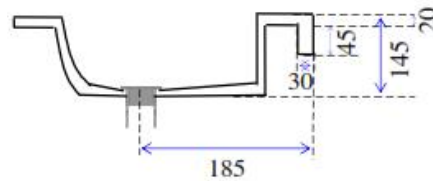

### Picture

<b>Colour</b>	White or Ivory
<b>Tap Holes</b>	1, 2 or 3
<b>Plug &amp; Waste</b>	40mm
<b>Weight</b>	14 kgs
<b>Bowl Capacity</b>	13 litres
<b>Material</b>	Acrylic
<b>Guarantee</b>	10 years

### Cross Section A-A

### ALL DIMENSIONS SHOWN IN MILLIMETERS

Specifications subject to change without notice. All sizes are nominal within industry tolerances. Measurements are for representation purposes only and do not constitute as scale plans.