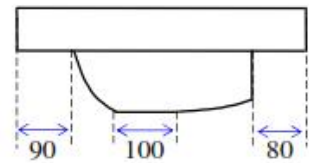

End Elevation