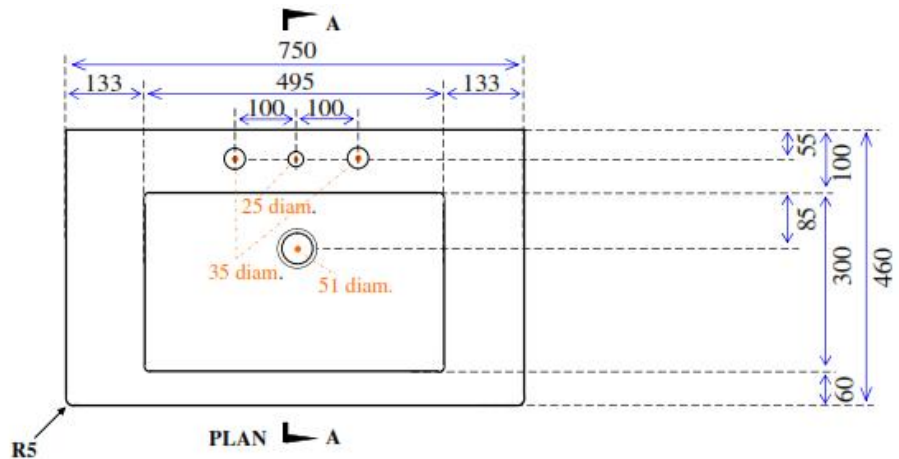

End Elevation

Plan View

Front Elevation