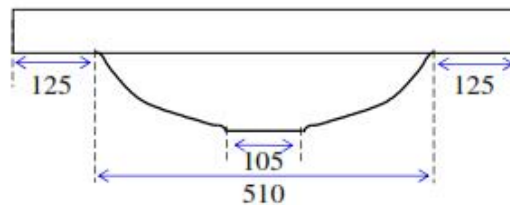

Not to Scale

ALL DIMENSIONS SHOWN IN MILLIMETERS

Specifications subject to change without notice. All sizes are nominal within industry tolerances. Measurements are for representation purposes only and do not constitute as scale plans.