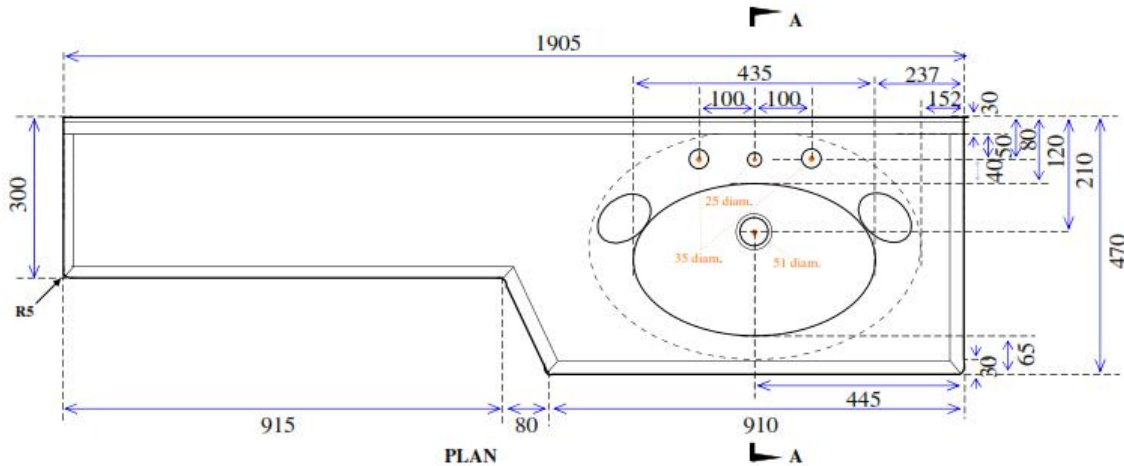

### Picture

<b>Colour</b>	White or Ivory
<b>Tap Holes</b>	1,2 or 3
<b>Plug &amp; Waste</b>	40mm
<b>Weight</b>	31 kgs
<b>Bowl Capacity</b>	7 litres
<b>Material</b>	Cultured Marble
<b>Guarantee</b>	10 years

### Cross Section A-A

### Plan View

### ALL DIMENSIONS SHOWN IN MILLIMETERS

Specifications subject to change without notice. All sizes are nominal within industry tolerances.

Measurements are for representation purposes only and do not constitute as scale plans.