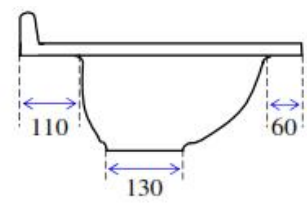

### Picture

<b>Colour</b>	White or Ivory
<b>Tap Holes</b>	1,2 or 3
<b>Plug &amp; Waste</b>	40mm
<b>Weight</b>	31 kgs
<b>Bowl Capacity</b>	7 litres
<b>Material</b>	Cultured Marble
<b>Guarantee</b>	10 years

### Cross Section A-A

### End Elevation

### ALL DIMENSIONS SHOWN IN MILLIMETERS

Specifications subject to change without notice. All sizes are nominal within industry tolerances.

Measurements are for representation purposes only and do not constitute as scale plans.