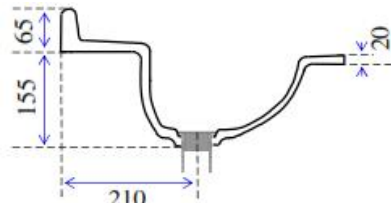

### Picture

<b>Colour</b>	White or Ivory
<b>Tap Holes</b>	1,2 or 3
<b>Plug &amp; Waste</b>	40mm
<b>Weight</b>	31 kgs
<b>Bowl Capacity</b>	7 litres
<b>Material</b>	Cultured Marble
<b>Guarantee</b>	10 years

### Cross Section A-A