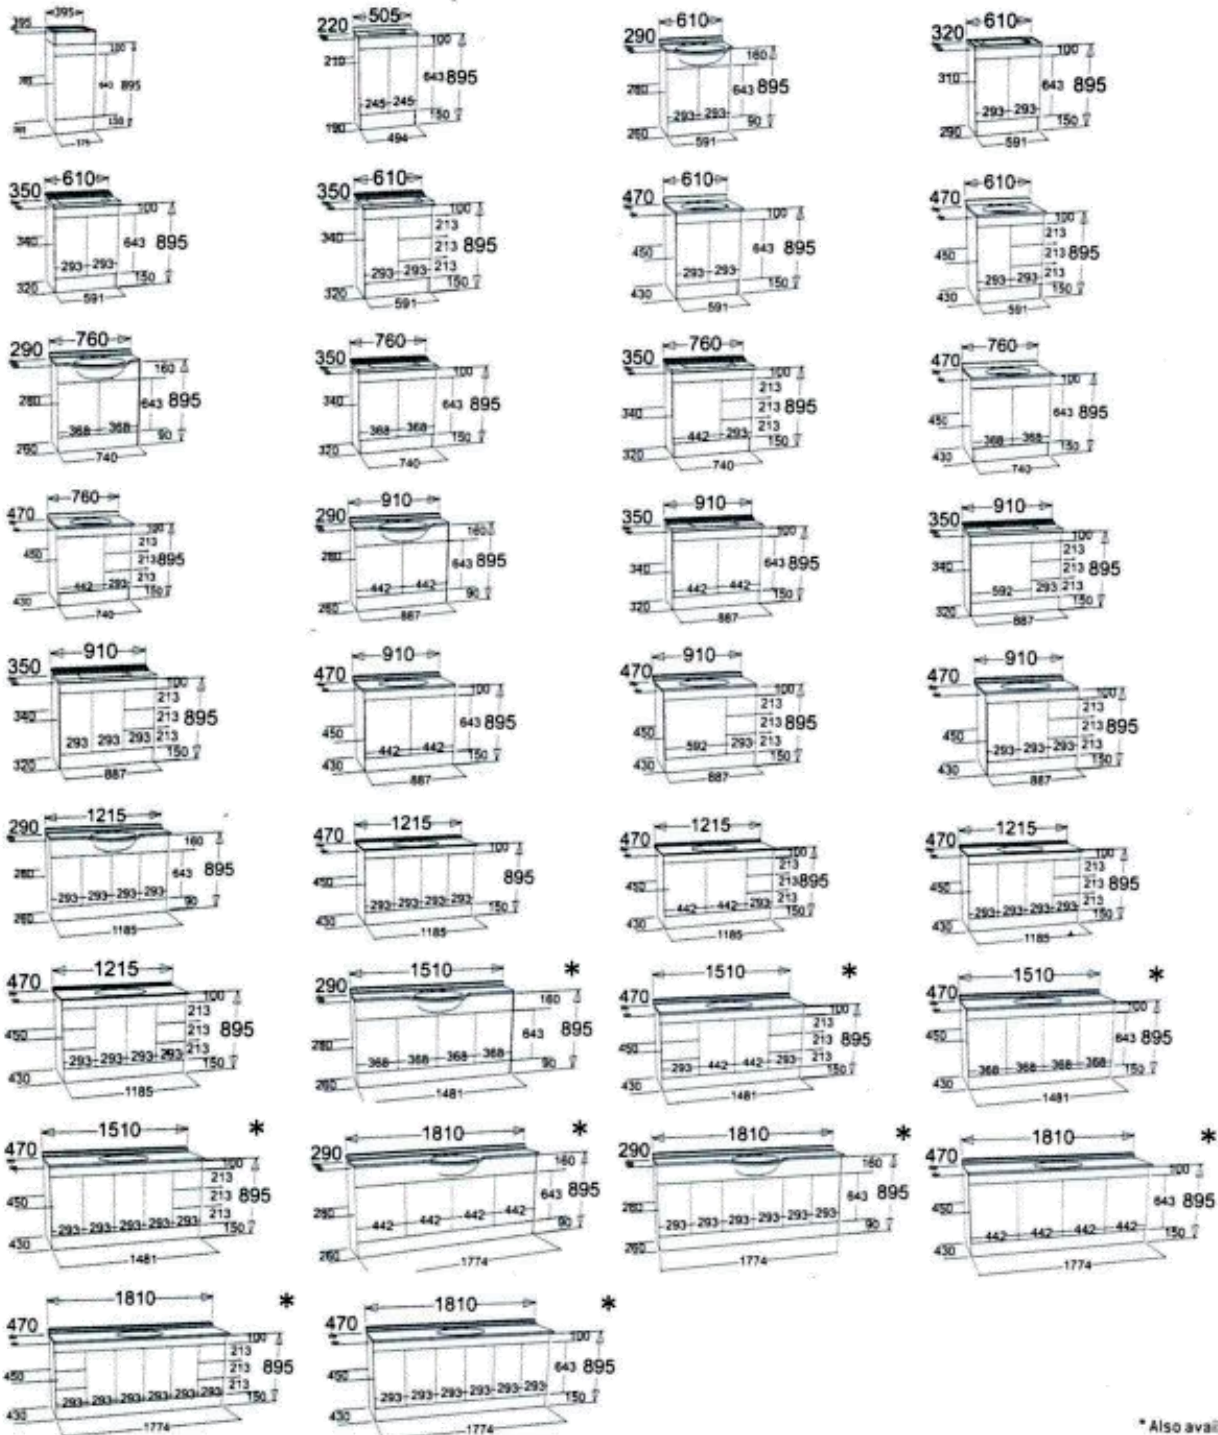

MURRAY

Standard Wall Hung (* available in double bowl)

Top size	No. Of Doors	No. Of Drawers	Width (mm)	Height of Cabinet (mm)	Depth on Floor (mm)	Weight of Cabinet (kg)	Weight, Inc. Marble Top (kg)	Weight, Inc. Stone Top (kg)
400x400	1	0	375	530	n/a	20	31	n/a
510x220	2	0	494	530	n/a	12	17	n/a
610x290	2	0	591	590	n/a	17	30	n/a
610x320	2	0	591	530	n/a	17	26	n/a
610x350	2	0	591	530	n/a	16	28	n/a
610x350	1	2	591	530	n/a	24	36	n/a
610x470	2	0	591	530	n/a	20	38	31
610x470	1	2	591	530	n/a	28	42	39
760x290	2	0	740	590	n/a	20	35	n/a
760x350	2	0	740	530	n/a	19	32	n/a
760x350	1	2	740	530	n/a	28	41	n/a
760x470	2	0	740	530	n/a	24	38	38
760x470	1	2	740	530	n/a	32	46	46
910x290	2	0	887	590	n/a	23	41	n/a
910x350	2	0	887	530	n/a	22	39	n/a
910x350	2	2	887	530	n/a	31	48	n/a
910x470	2	0	887	530	n/a	27	43	45
910x470	2	2	887	530	n/a	36	52	54
1215x290	4	0	1185	590	n/a	37	57	n/a
1215x470	2	2	1185	530	n/a	43	65	67
1215x470	4	0	1185	530	n/a	41	63	65
1215x470	3	2	1185	530	n/a	45	67	69
1215x470	2	4	1185	530	n/a	51	73	75
1500x290*	4	0	1481	590	n/a	45	70	n/a
1500x470*	4	0	1481	530	n/a	46	76	77
1500x470*	2	4	1481	530	n/a	59	89	90
1500x470*	4	2	1481	530	n/a	55	85	86
1800x290*	4	0	1774	590	n/a	45	75	n/a
1800x290*	6	0	1774	590	n/a	50	80	n/a
1800x470*	4	0	1774	530	n/a	53	90	91
1800x470*	4	4	1774	530	n/a	70	107	108
1800x470*	6	0	1774	530	n/a	58	95	96

Blackwood timber units
Additional weight for Jarrah timber

MURRAY

Available Configuration:

On Kick/ On Legs/ Extended Wall Hung

* Also available in double bowl option.