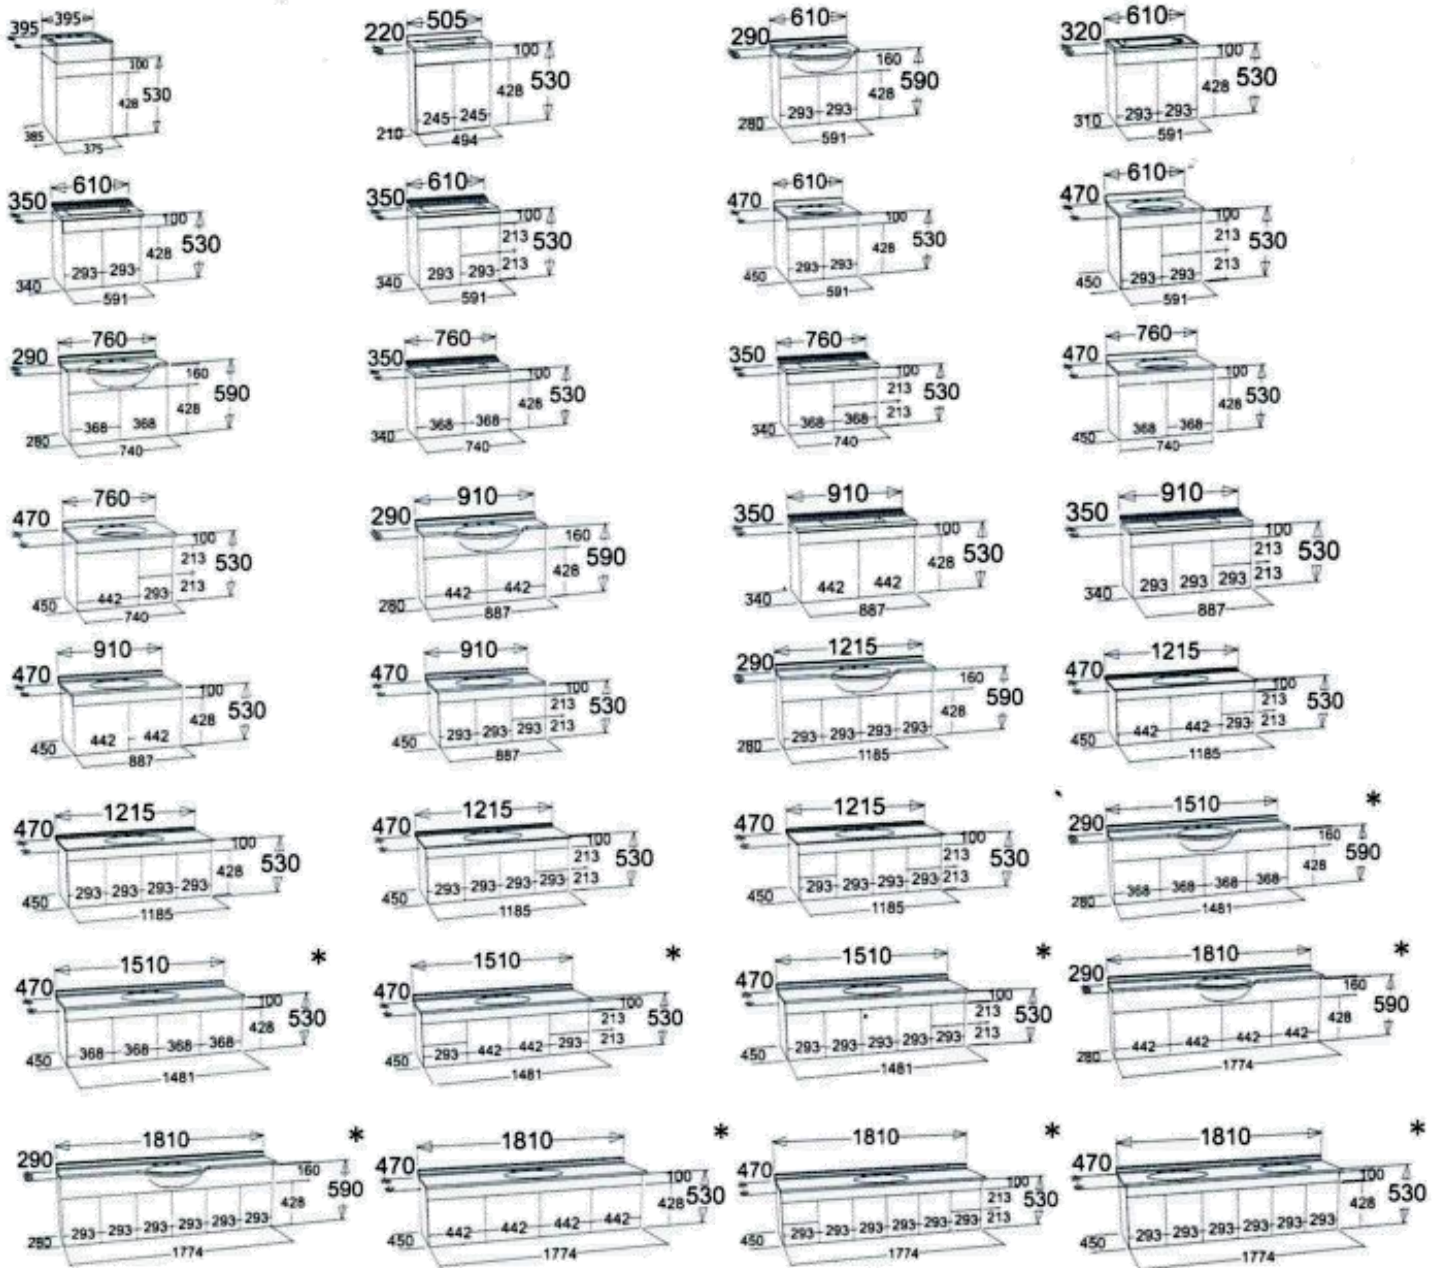

MURRAY

Standard Wall Hung (* available in double bowl)

Top size	No. Of Doors	No. Of Drawers	Width (mm)	Height of Cabinet (mm)	Depth on Floor (mm)	Weight of Cabinet (kg)	Weight, Inc. Marble Top (kg)	Weight, Inc. Stone Top (kg)
400x400	1	0	375	530	n/a	20	31	n/a
510x220	2	0	494	530	n/a	12	17	n/a
610x290	2	0	591	590	n/a	17	30	n/a
610x320	2	0	591	530	n/a	17	26	n/a
610x350	2	0	591	530	n/a	16	28	n/a
610x350	1	2	591	530	n/a	24	36	n/a
610x470	2	0	591	530	n/a	20	38	31
610x470	1	2	591	530	n/a	28	42	39
760x290	2	0	740	590	n/a	20	35	n/a
760x350	2	0	740	530	n/a	19	32	n/a
760x350	1	2	740	530	n/a	28	41	n/a
760x470	2	0	740	530	n/a	24	38	38
760x470	1	2	740	530	n/a	32	46	46
910x290	2	0	887	590	n/a	23	41	n/a
910x350	2	0	887	530	n/a	22	39	n/a
910x350	2	2	887	530	n/a	31	48	n/a
910x470	2	0	887	530	n/a	27	43	45
910x470	2	2	887	530	n/a	36	52	54
1215x290	4	0	1185	590	n/a	37	57	n/a
1215x470	2	2	1185	530	n/a	43	65	67
1215x470	4	0	1185	530	n/a	41	63	65
1215x470	3	2	1185	530	n/a	45	67	69
1215x470	2	4	1185	530	n/a	51	73	75
1500x290*	4	0	1481	590	n/a	45	70	n/a
1500x470*	4	0	1481	530	n/a	46	76	77
1500x470*	2	4	1481	530	n/a	59	89	90
1500x470*	4	2	1481	530	n/a	55	85	86
1800x290*	4	0	1774	590	n/a	45	75	n/a
1800x290*	6	0	1774	590	n/a	50	80	n/a
1800x470*	4	0	1774	530	n/a	53	90	91
1800x470*	4	4	1774	530	n/a	70	107	108
1800x470*	6	0	1774	530	n/a	58	95	96

Blackwood timber units
Additional weight for Jarrah timber

MURRAY

Available Configuration:

On Kick/ On Legs/ Extended Wall Hung

* Also available in double bowl option.

MURRAY

Standard Wall Hung

* Also available in double bowl option.