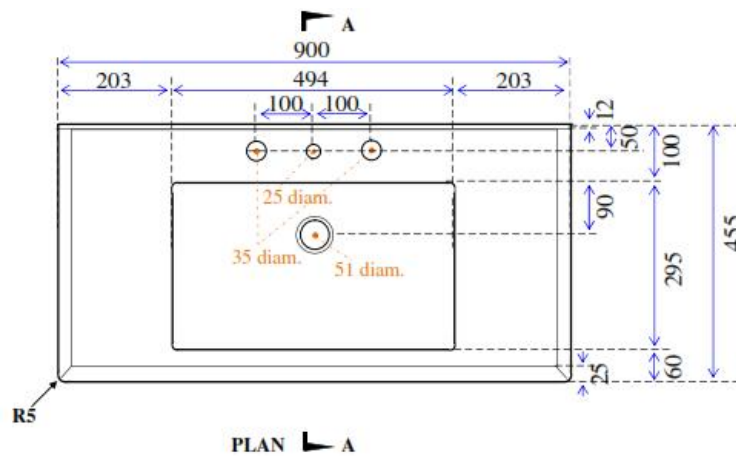

Wave (910 x 470)

Picture

Colour	White or Ivory
Tap Holes	1,2 or 3
Plug & Waste	40mm
Weight	15 kgs
Bowl Capacity	8 litres
Material	Cultured Marble
Guarantee	10 years

Cross Section A-A

End Elevation

Plan View

Front Elevation

Not to Scale

ALL DIMENSIONS SHOWN IN MILLIMETERS

Specifications subject to change without notice. All sizes are nominal within industry tolerances.

Measurements are for representation purposes only and do not constitute as scale plans.