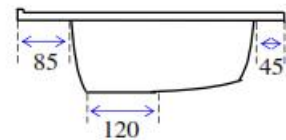

Wave (910 x 470)

Picture

Colour	White or Ivory
Tap Holes	1,2 or 3
Plug & Waste	40mm
Weight	15 kgs
Bowl Capacity	8 litres
Material	Cultured Marble
Guarantee	10 years

Cross Section A-A

End Elevation

Plan View

Front Elevation

Not to Scale

ALL DIMENSIONS SHOWN IN MILLIMETERS

Specifications subject to change without notice. All sizes are nominal within industry tolerances.

Measurements are for representation purposes only and do not constitute as scale plans.