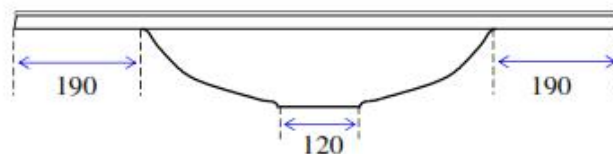

Wave (910 x 470)

Picture

Colour	White or Ivory
Tap Holes	1,2 or 3
Plug & Waste	40mm
Weight	15 kgs
Bowl Capacity	8 litres
Material	Cultured Marble
Guarantee	10 years

Cross Section A-A

End Elevation

Plan View

Front Elevation

Not to Scale

ALL DIMENSIONS SHOWN IN MILLIMETERS

Specifications subject to change without notice. All sizes are nominal within industry tolerances.

Measurements are for representation purposes only and do not constitute as scale plans.