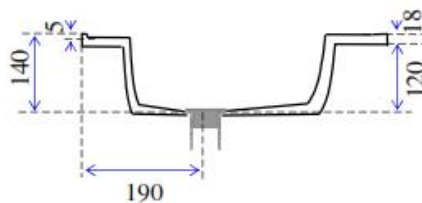

Wave (910 x 470)

Picture

Colour	White or Ivory
Tap Holes	1,2 or 3
Plug & Waste	40mm
Weight	15 kgs
Bowl Capacity	8 litres
Material	Cultured Marble
Guarantee	10 years

Cross Section A-A

End Elevation

Plan View

Front Elevation

Not to Scale

ALL DIMENSIONS SHOWN IN MILLIMETERS

Specifications subject to change without notice. All sizes are nominal within industry tolerances.

Measurements are for representation purposes only and do not constitute as scale plans.