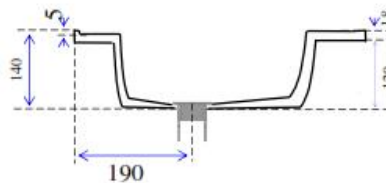

## Wave (760 x 470)

### Picture

<b>Colour</b>	White or Ivory
<b>Tap Holes</b>	1,2 or 3
<b>Plug &amp; Waste</b>	40mm
<b>Weight</b>	12 kgs
<b>Bowl Capacity</b>	8 litres
<b>Material</b>	Cultured Marble
<b>Guarantee</b>	10 years

### Cross Section A-A