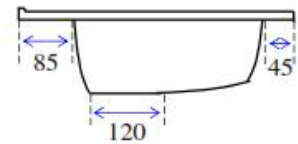

End Elevation