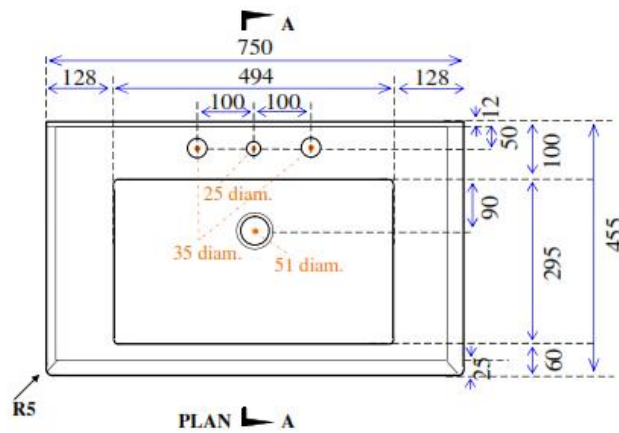

End Elevation

Plan View

Front Elevation