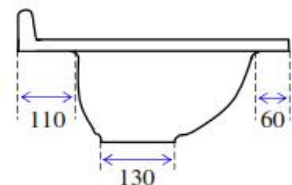

End Elevation