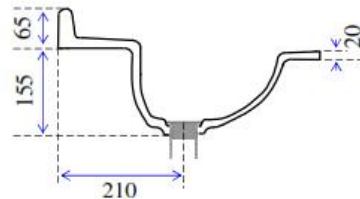

Cross Section A-A