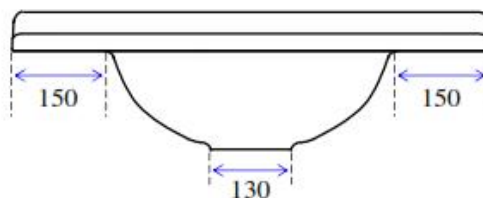

Not to Scale

ALL DIMENSIONS SHOWN IN MILLIMETERS

Specifications subject to change without notice. All sizes are nominal within industry tolerances.

Measurements are for representation purposes only and do not constitute as scale plans.