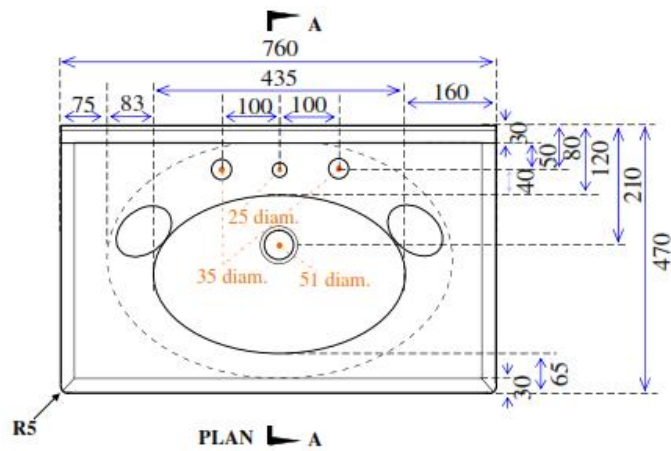

### Picture

<b>Colour</b>	White or Ivory
<b>Tap Holes</b>	1,2 or 3
<b>Plug &amp; Waste</b>	40mm
<b>Weight</b>	14 kgs
<b>Bowl Capacity</b>	7 litres
<b>Material</b>	Cultured Marble
<b>Guarantee</b>	10 years

### Cross Section A-A

### Plan View

### ALL DIMENSIONS SHOWN IN MILLIMETERS

Specifications subject to change without notice. All sizes are nominal within industry tolerances.

Measurements are for representation purposes only and do not constitute as scale plans.