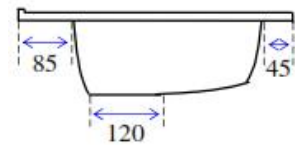

End Elevation