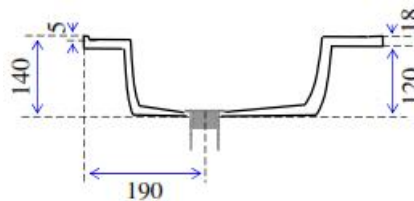

Cross Section A-A