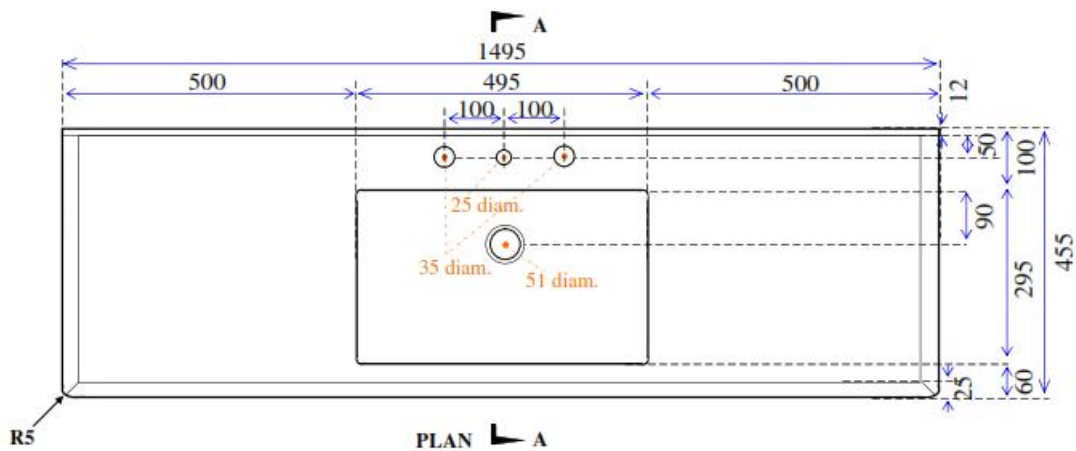

End Elevation

Plan View

Front Elevation