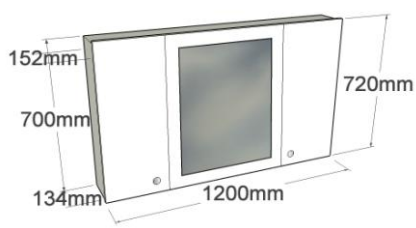

## MIRROR COMBO CABINET

---

### Cabinet:

- Combined mirror and shaving cabinet door on a wall cabinet
- Same door finish as vanity
- Metal hinges
- 2 x adjustable shelves in cabinet
- Knobs, handles etc same as vanity
- Colours - to match vanity

### Available Configurations:

**720 x 900**

**720 x 1200**