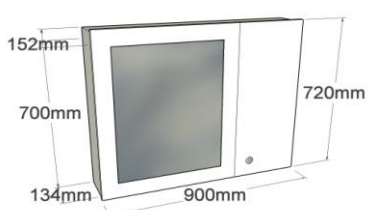

## MIRROR COMBO CABINET

---

### Cabinet:

- Combined mirror and shaving cabinet door on a wall cabinet
- Same door finish as vanity
- Metal hinges
- 2 x adjustable shelves in cabinet
- Knobs, handles etc same as vanity
- Colours - to match vanity

### Available Configurations:

**720 x 900**

**720 x 1200**