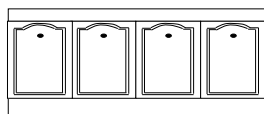

SWAN

Available Configurations:

1800