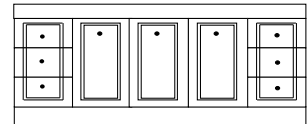

LISMORE

Available Configurations:

1500