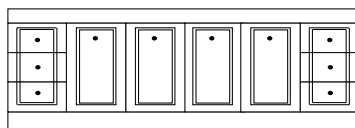

LISMORE

Available Configurations:

1800