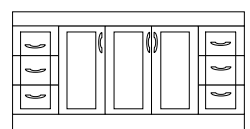

DESIGNER

Available Configurations:

1500