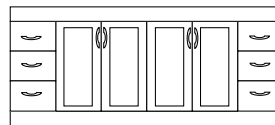

DESIGNER

Available Configurations:

1800