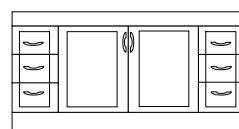

DESIGNER

Available Configurations:

1500