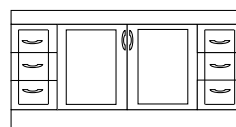

DESIGNER

Available Configurations:

1500