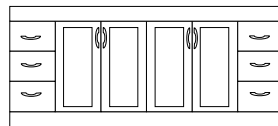

DESIGNER

Available Configurations:

1800