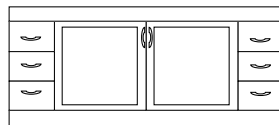

DESIGNER

Available Configurations:

1800