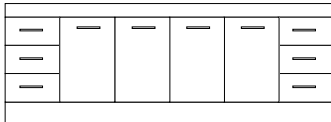

COLO

Available Configurations:

1800