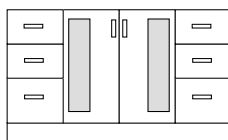

Featuring deeper bottom drawer box

Metal door hinges

Metal drawer runners

Gloss doors @ 648mm high

Gloss drawers in a bank of 3, 2 @ 184mm high, 1 @ 274mm high

6mm toughened glass door inserts @ 535mm high x 110mm wide

# BARCELONA

TOP SIZE	No. of Doors	No. of Drawers	Width MM	Height of Cabinet MM	Depth on Floor MM	Weight of Cabinet KG	Weight Incl. Top MM
<b>SQUARE (Single bowl)</b>							
900 x 500	2	3	897	790	481	36.0	59.0
1200 x 500	2	3	1197	790	481	43.0	73.0
1200 x 500	3	3	1197	790	481	46.3	76.3
1200 x 500	2	6	1197	790	481	49.8	79.8
<b>SHAVING CABINET</b>							
720 x 300	1	0	293	720	152	9.4	-
<b>TOWEL TOWERS</b>							
1900 x 300	2	0	300	1900	384	42.9	-
1900 x 450	2	0	450	1900	384	55.0	-
<b>TOWERS</b>							
1000h x 444w	0	5	444	955	434	35.1	42.1
1000h x 444w	1	1	444	955	434	32.7	39.7
1500h x 444w	2	0	444	1440	434	46.6	53.6

**Available Configurations:**

**900**

**1200**

**1200**

**1200**