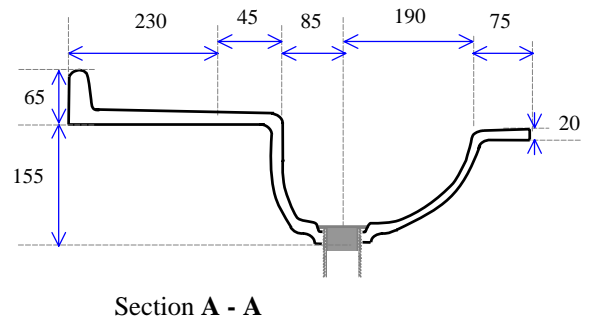

915 x 615

Notes:

1. All edges finished safely
2. 51mm waste hole for 40mm waste & plug
3. Waste not supplied
4. Available with 1, 2 or 3 tap holes
5. Facing thickness: Gelcoat 0.5mm
6. Weighs 17 Kgs (Polymarble)
7. Bowl capacity is 7 litres.

MODEL: 915 x 615

Not to Scale

ALL DIMENSIONS SHOWN IN MILLIMETERS

Specifications subject to change without notice.

All sizes are nominal within industry tolerances.

Measurements are for representation purposes only and do not constitute scale plans.