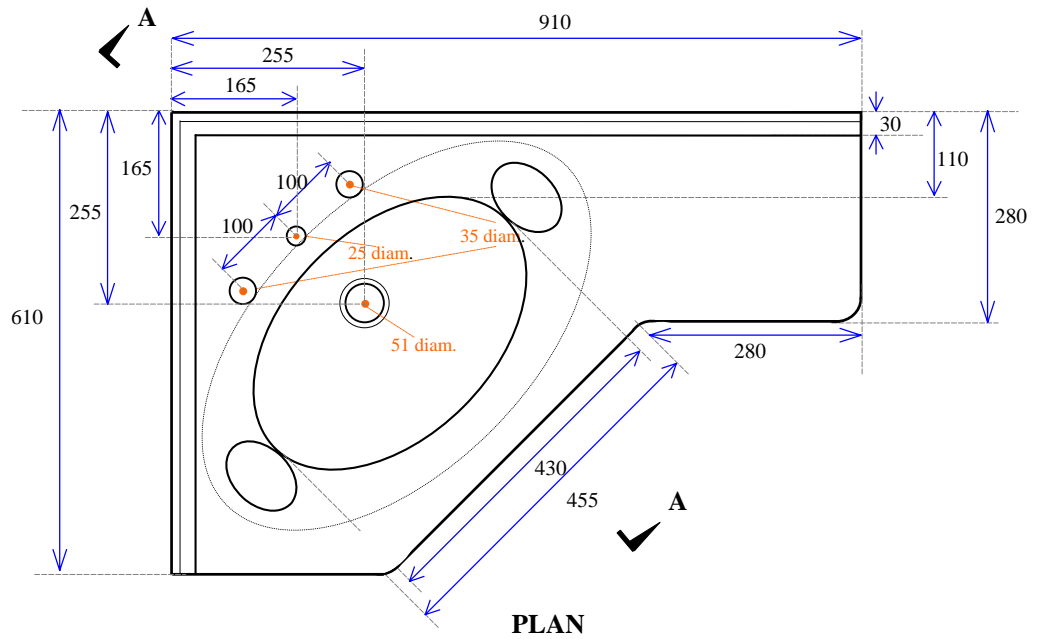

915 x 615

Notes:

1. All edges finished safely
2. 51mm waste hole for 40mm waste & plug
3. Waste not supplied
4. Available with 1, 2 or 3 tap holes
5. Facing thickness: Gelcoat 0.5mm
6. Weighs 17 Kgs (Polymarble)
7. Bowl capacity is 7 litres.

MODEL: 915 x 615

Not to Scale

ALL DIMENSIONS SHOWN IN MILLIMETERS

Specifications subject to change without notice.

All sizes are nominal within industry tolerances.

Measurements are for representation purposes only and do not constitute scale plans.