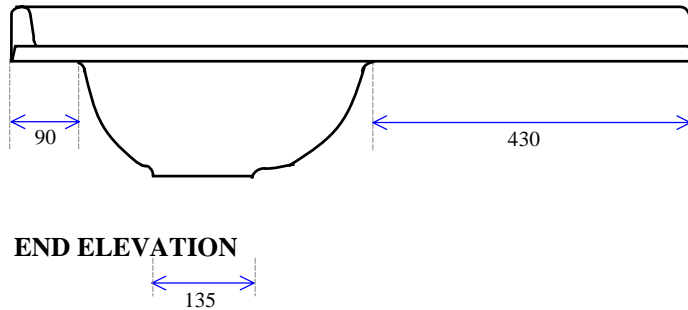

915 x 615

Notes:

1. All edges finished safely
2. 51mm waste hole for 40mm waste & plug
3. Waste not supplied
4. Available with 1, 2 or 3 tap holes
5. Facing thickness: Gelcoat 0.5mm
6. Weighs 17 Kgs (Polymarble)
7. Bowl capacity is 7 litres.

MODEL: 915 x 615

Not to Scale

ALL DIMENSIONS SHOWN IN MILLIMETERS

Specifications subject to change without notice.

All sizes are nominal within industry tolerances.

Measurements are for representation purposes only and do not constitute scale plans.