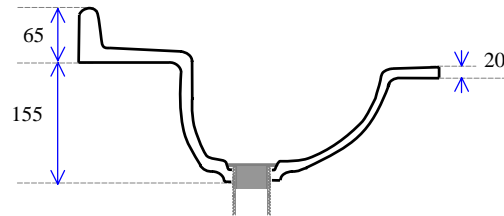

910 x 470

Notes:

1. All edges finished safely
2. 51mm waste hole for 40mm waste & plug
3. Waste not supplied
4. Available with 1, 2 or 3 tap holes
5. Facing thickness: Gelcoat 0.5mm
6. Weighs 16 Kgs (Polymarble)
7. Bowl capacity is 7 litres.

MODEL: 910 x 470

Not to Scale

ALL DIMENSIONS SHOWN IN MILLIMETERS

Specifications subject to change without notice.

All sizes are nominal within industry tolerances.

Measurements are for representation purposes only and do not constitute scale plans.