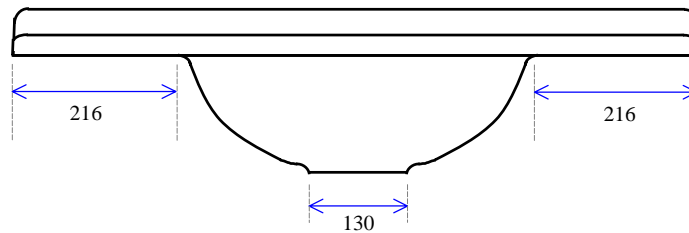

910 x 470

Notes:

1. All edges finished safely
2. 51mm waste hole for 40mm waste & plug
3. Waste not supplied
4. Available with 1, 2 or 3 tap holes
5. Facing thickness: Gelcoat 0.5mm
6. Weighs 16 Kgs (Polymarble)
7. Bowl capacity is 7 litres.

MODEL: 910 x 470

Not to Scale

ALL DIMENSIONS SHOWN IN MILLIMETERS

Specifications subject to change without notice.

All sizes are nominal within industry tolerances.

Measurements are for representation purposes only and do not constitute scale plans.