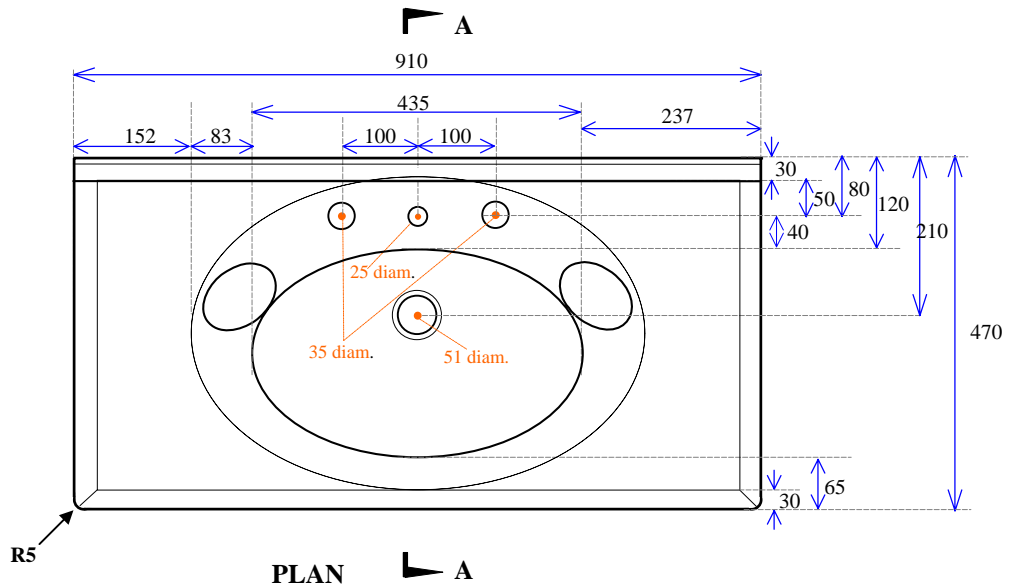

910 x 470

Notes:

1. All edges finished safely
2. 51mm waste hole for 40mm waste & plug
3. Waste not supplied
4. Available with 1, 2 or 3 tap holes
5. Facing thickness: Gelcoat 0.5mm
6. Weighs 16 Kgs (Polymarble)
7. Bowl capacity is 7 litres.

MODEL: 910 x 470

Not to Scale

ALL DIMENSIONS SHOWN IN MILLIMETERS

Specifications subject to change without notice.

All sizes are nominal within industry tolerances.

Measurements are for representation purposes only and do not constitute scale plans.