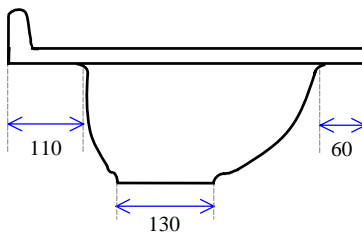

910 x 470

Notes:

1. All edges finished safely
2. 51mm waste hole for 40mm waste & plug
3. Waste not supplied
4. Available with 1, 2 or 3 tap holes
5. Facing thickness: Gelcoat 0.5mm
6. Weighs 16 Kgs (Polymarble)
7. Bowl capacity is 7 litres.

MODEL: 910 x 470

Not to Scale

ALL DIMENSIONS SHOWN IN MILLIMETERS

Specifications subject to change without notice.

All sizes are nominal within industry tolerances.

Measurements are for representation purposes only and do not constitute scale plans.