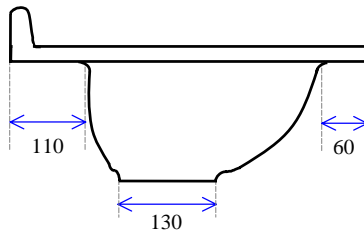

760 x 470

Notes:

1. All edges finished safely
2. 51mm waste hole for 40mm waste & plug
3. Waste not supplied
4. Available with 1, 2 or 3 tap holes
5. Facing thickness: Gelcoat 0.5mm
6. Weighs 14 Kgs (Polymarble)
7. Bowl capacity is 7 litres.

MODEL: 760 x 470

Not to Scale

ALL DIMENSIONS SHOWN IN MILLIMETERS

Specifications subject to change without notice.

All sizes are nominal within industry tolerances.

Measurements are for representation purposes only and do not constitute scale plans.