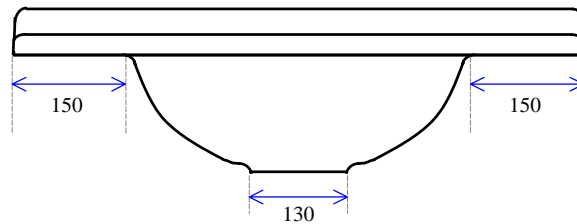

760 x 470

Notes:

1. All edges finished safely
2. 51mm waste hole for 40mm waste & plug
3. Waste not supplied
4. Available with 1, 2 or 3 tap holes
5. Facing thickness: Gelcoat 0.5mm
6. Weighs 14 Kgs (Polymarble)
7. Bowl capacity is 7 litres.

MODEL: 760 x 470

Not to Scale

ALL DIMENSIONS SHOWN IN MILLIMETERS

Specifications subject to change without notice.

All sizes are nominal within industry tolerances.

Measurements are for representation purposes only and do not constitute scale plans.