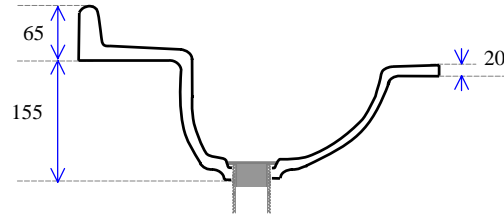

760 x 470

Notes:

1. All edges finished safely
2. 51mm waste hole for 40mm waste & plug
3. Waste not supplied
4. Available with 1, 2 or 3 tap holes
5. Facing thickness: Gelcoat 0.5mm
6. Weighs 14 Kgs (Polymarble)
7. Bowl capacity is 7 litres.

MODEL: 760 x 470

Not to Scale

ALL DIMENSIONS SHOWN IN MILLIMETERS

Specifications subject to change without notice.

All sizes are nominal within industry tolerances.

Measurements are for representation purposes only and do not constitute scale plans.