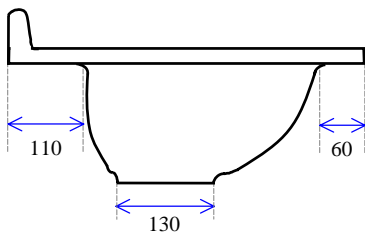

1800 x 470

Notes:

1. All edges finished safely
2. 51mm waste hole for 40mm waste & plug
3. Waste not supplied
4. Available with 1, 2 or 3 tap holes
5. Facing thickness: Gelcoat 0.5mm
6. Weighs 37 Kgs (Polymarble)
7. Bowl capacity is 7 litres.

MODEL: 1800 x 470

Not to Scale

ALL DIMENSIONS SHOWN IN MILLIMETERS

Specifications subject to change without notice.

All sizes are nominal within industry tolerances.

Measurements are for representation purposes only and do not constitute scale plans.