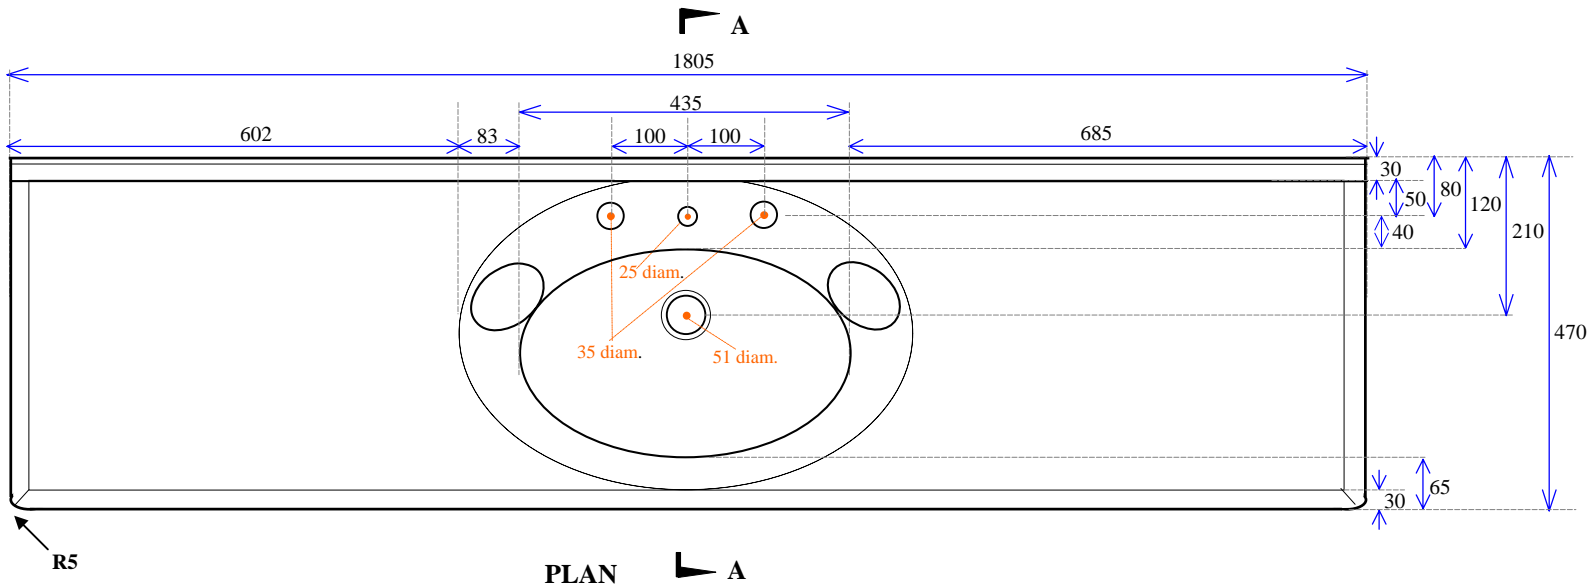

1800 x 470

Notes:

1. All edges finished safely
2. 51mm waste hole for 40mm waste & plug
3. Waste not supplied
4. Available with 1, 2 or 3 tap holes
5. Facing thickness: Gelcoat 0.5mm
6. Weighs 37 Kgs (Polymarble)
7. Bowl capacity is 7 litres.

MODEL: 1800 x 470

Not to Scale

ALL DIMENSIONS SHOWN IN MILLIMETERS

Specifications subject to change without notice.

All sizes are nominal within industry tolerances.

Measurements are for representation purposes only and do not constitute scale plans.