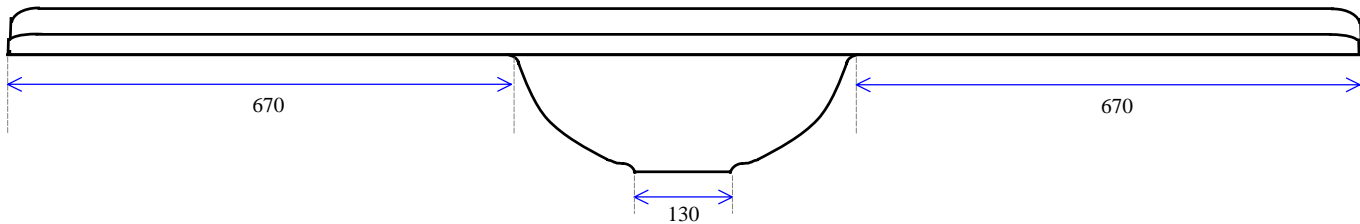

1800 x 470

Notes:

1. All edges finished safely
2. 51mm waste hole for 40mm waste & plug
3. Waste not supplied
4. Available with 1, 2 or 3 tap holes
5. Facing thickness: Gelcoat 0.5mm
6. Weighs 37 Kgs (Polymarble)
7. Bowl capacity is 7 litres.

MODEL: 1800 x 470

Not to Scale

ALL DIMENSIONS SHOWN IN MILLIMETERS

Specifications subject to change without notice.

All sizes are nominal within industry tolerances.

Measurements are for representation purposes only and do not constitute scale plans.