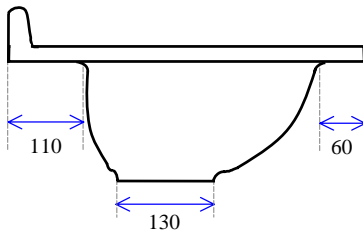

1800 x 470

Notes:

1. All edges finished safely
2. 51mm waste hole for 40mm waste & plug
3. Waste not supplied
4. Available with 1, 2 or 3 tap holes
5. Facing thickness: Gelcoat 0.5mm
6. Weighs 37 Kgs (Polymarble)
7. Bowl capacity is 7 litres.

MODEL: 1800 x 470

Not to Scale

ALL DIMENSIONS SHOWN IN MILLIMETERS

Specifications subject to change without notice.

All sizes are nominal within industry tolerances.

Measurements are for representation purposes only and do not constitute scale plans.