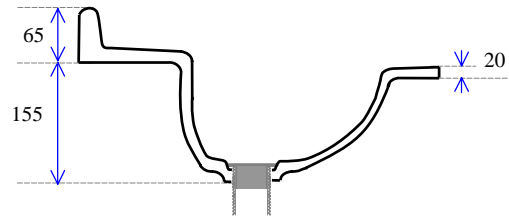

1800 x 470

Notes:

1. All edges finished safely
2. 51mm waste hole for 40mm waste & plug
3. Waste not supplied
4. Available with 1, 2 or 3 tap holes
5. Facing thickness: Gelcoat 0.5mm
6. Weighs 37 Kgs (Polymarble)
7. Bowl capacity is 7 litres.

MODEL: 1800 x 470

Not to Scale

ALL DIMENSIONS SHOWN IN MILLIMETERS

Specifications subject to change without notice.

All sizes are nominal within industry tolerances.

Measurements are for representation purposes only and do not constitute scale plans.