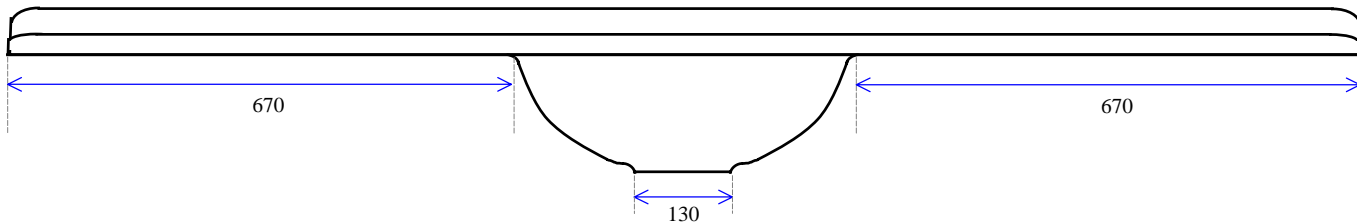

1800 x 470

Notes:

1. All edges finished safely
2. 51mm waste hole for 40mm waste & plug
3. Waste not supplied
4. Available with 1, 2 or 3 tap holes
5. Facing thickness: Gelcoat 0.5mm
6. Weighs 37 Kgs (Polymarble)
7. Bowl capacity is 7 litres.

MODEL: 1800 x 470

Not to Scale

ALL DIMENSIONS SHOWN IN MILLIMETERS

Specifications subject to change without notice.

All sizes are nominal within industry tolerances.

Measurements are for representation purposes only and do not constitute scale plans.