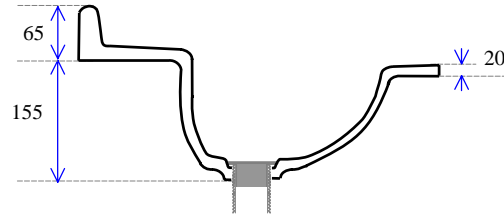

1800 x 470

Notes:

1. All edges finished safely
2. 51mm waste hole for 40mm waste & plug
3. Waste not supplied
4. Available with 1, 2 or 3 tap holes
5. Facing thickness: Gelcoat 0.5mm
6. Weighs 37 Kgs (Polymarble)
7. Bowl capacity is 7 litres.

MODEL: 1800 x 470

Not to Scale

ALL DIMENSIONS SHOWN IN MILLIMETERS

Specifications subject to change without notice.

All sizes are nominal within industry tolerances.

Measurements are for representation purposes only and do not constitute scale plans.