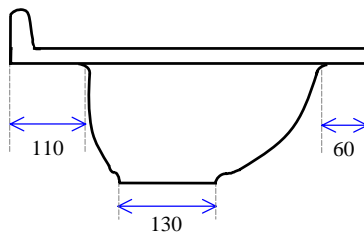

1500 x 470

Notes:

1. All edges finished safely
2. 51mm waste hole for 40mm waste & plug
3. Waste not supplied
4. Available with 1, 2 or 3 tap holes
5. Facing thickness: Gelcoat 0.5mm
6. Weighs 30 Kgs (Polymarble)
7. Bowl capacity is 7 litres.

MODEL: 1500 x 470

Not to Scale

ALL DIMENSIONS SHOWN IN MILLIMETERS

Specifications subject to change without notice.

All sizes are nominal within industry tolerances.

Measurements are for representation purposes only and do not constitute scale plans.