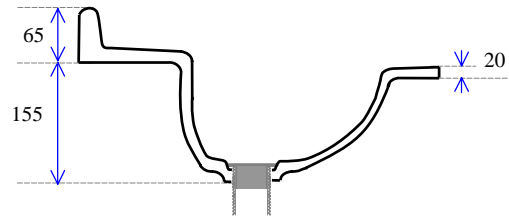

1500 x 470

Notes:

1. All edges finished safely
2. 51mm waste hole for 40mm waste & plug
3. Waste not supplied
4. Available with 1, 2 or 3 tap holes
5. Facing thickness: Gelcoat 0.5mm
6. Weighs 30 Kgs (Polymarble)
7. Bowl capacity is 7 litres.

MODEL: 1500 x 470

Not to Scale

ALL DIMENSIONS SHOWN IN MILLIMETERS

Specifications subject to change without notice.

All sizes are nominal within industry tolerances.

Measurements are for representation purposes only and do not constitute scale plans.