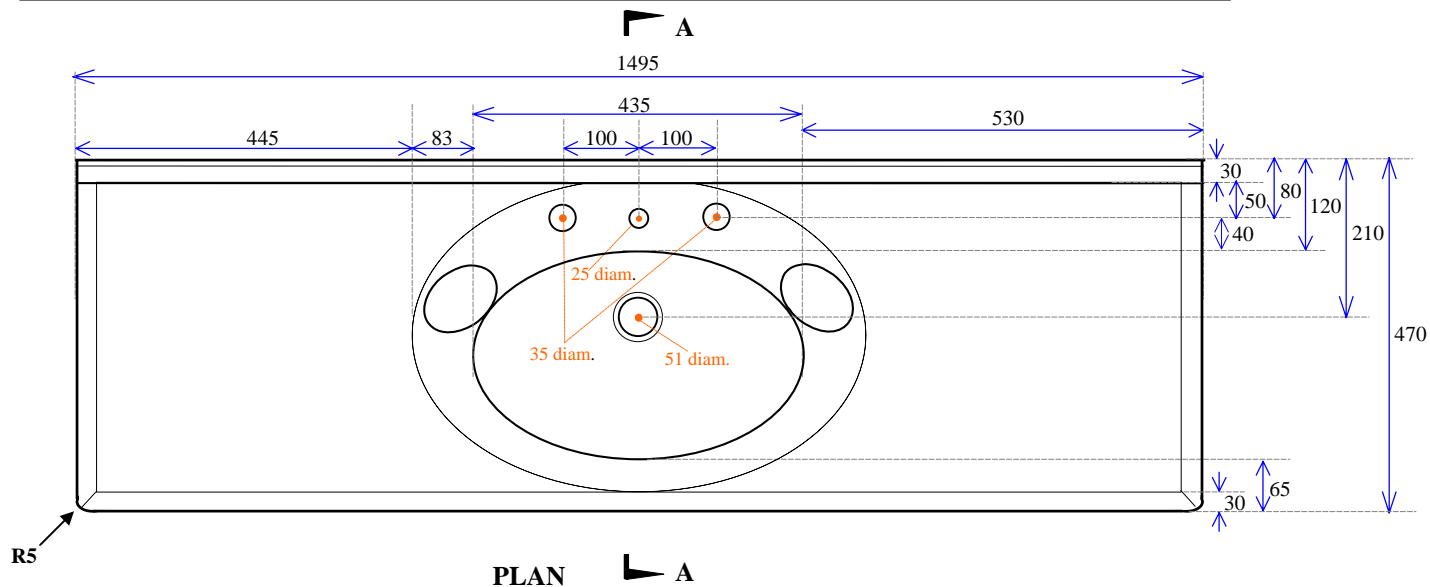

1500 x 470

Notes:

1. All edges finished safely
2. 51mm waste hole for 40mm waste & plug
3. Waste not supplied
4. Available with 1, 2 or 3 tap holes
5. Facing thickness: Gelcoat 0.5mm
6. Weighs 30 Kgs (Polymarble)
7. Bowl capacity is 7 litres.

MODEL: 1500 x 470

Not to Scale

ALL DIMENSIONS SHOWN IN MILLIMETERS

Specifications subject to change without notice.

All sizes are nominal within industry tolerances.

Measurements are for representation purposes only and do not constitute scale plans.