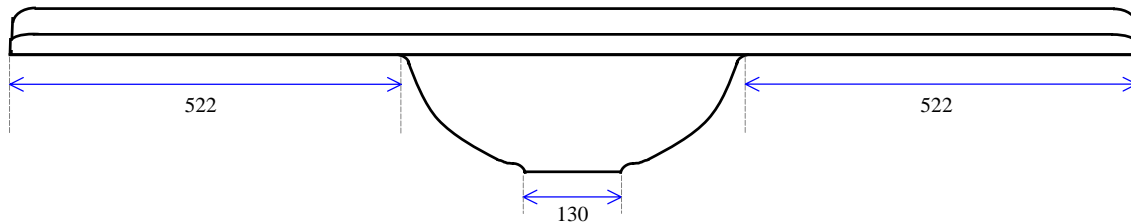

1500 x 470

Notes:

1. All edges finished safely
2. 51mm waste hole for 40mm waste & plug
3. Waste not supplied
4. Available with 1, 2 or 3 tap holes
5. Facing thickness: Gelcoat 0.5mm
6. Weighs 30 Kgs (Polymarble)
7. Bowl capacity is 7 litres.

MODEL: 1500 x 470

Not to Scale

ALL DIMENSIONS SHOWN IN MILLIMETERS

Specifications subject to change without notice.

All sizes are nominal within industry tolerances.

Measurements are for representation purposes only and do not constitute scale plans.