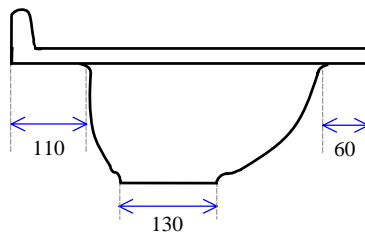

1215 x 470

Notes:

1. All edges finished safely
2. 51mm waste hole for 40mm waste & plug
3. Waste not supplied
4. Available with 1, 2 or 3 tap holes
5. Facing thickness: Gelcoat 0.5mm
6. Weighs 22 Kgs (Polymarble)
7. Bowl capacity is 7 litres.

MODEL: 1215 x 470

Not to Scale

ALL DIMENSIONS SHOWN IN MILLIMETERS

Specifications subject to change without notice.

All sizes are nominal within industry tolerances.

Measurements are for representation purposes only and do not constitute scale plans.