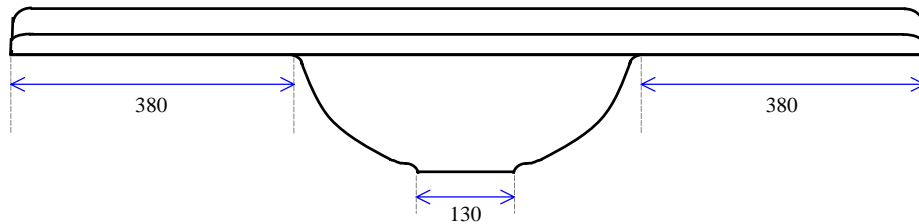

1215 x 470

Notes:

1. All edges finished safely
2. 51mm waste hole for 40mm waste & plug
3. Waste not supplied
4. Available with 1, 2 or 3 tap holes
5. Facing thickness: Gelcoat 0.5mm
6. Weighs 22 Kgs (Polymarble)
7. Bowl capacity is 7 litres.

MODEL: 1215 x 470

Not to Scale

ALL DIMENSIONS SHOWN IN MILLIMETERS

Specifications subject to change without notice.

All sizes are nominal within industry tolerances.

Measurements are for representation purposes only and do not constitute scale plans.