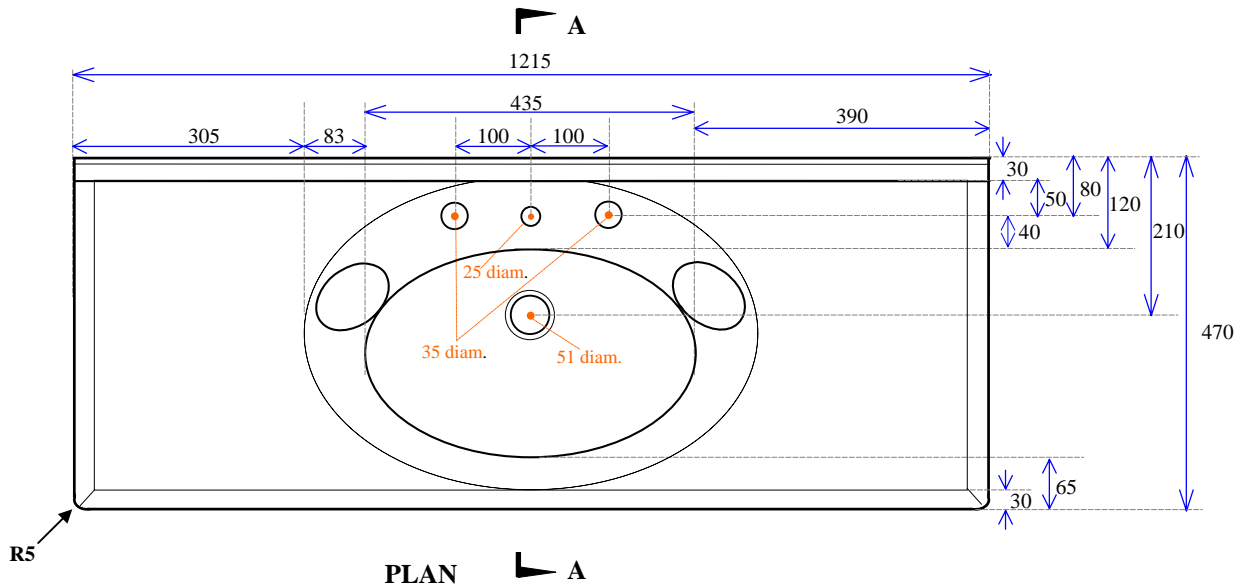

1215 x 470

Notes:

1. All edges finished safely
2. 51mm waste hole for 40mm waste & plug
3. Waste not supplied
4. Available with 1, 2 or 3 tap holes
5. Facing thickness: Gelcoat 0.5mm
6. Weighs 22 Kgs (Polymarble)
7. Bowl capacity is 7 litres.

MODEL: 1215 x 470

Not to Scale

ALL DIMENSIONS SHOWN IN MILLIMETERS

Specifications subject to change without notice.

All sizes are nominal within industry tolerances.

Measurements are for representation purposes only and do not constitute scale plans.