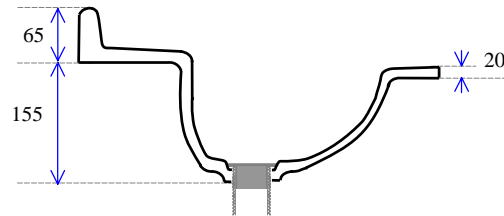

1215 x 470

Notes:

1. All edges finished safely
2. 51mm waste hole for 40mm waste & plug
3. Waste not supplied
4. Available with 1, 2 or 3 tap holes
5. Facing thickness: Gelcoat 0.5mm
6. Weighs 22 Kgs (Polymarble)
7. Bowl capacity is 7 litres.

MODEL: 1215 x 470

Not to Scale

ALL DIMENSIONS SHOWN IN MILLIMETERS

Specifications subject to change without notice.

All sizes are nominal within industry tolerances.

Measurements are for representation purposes only and do not constitute scale plans.