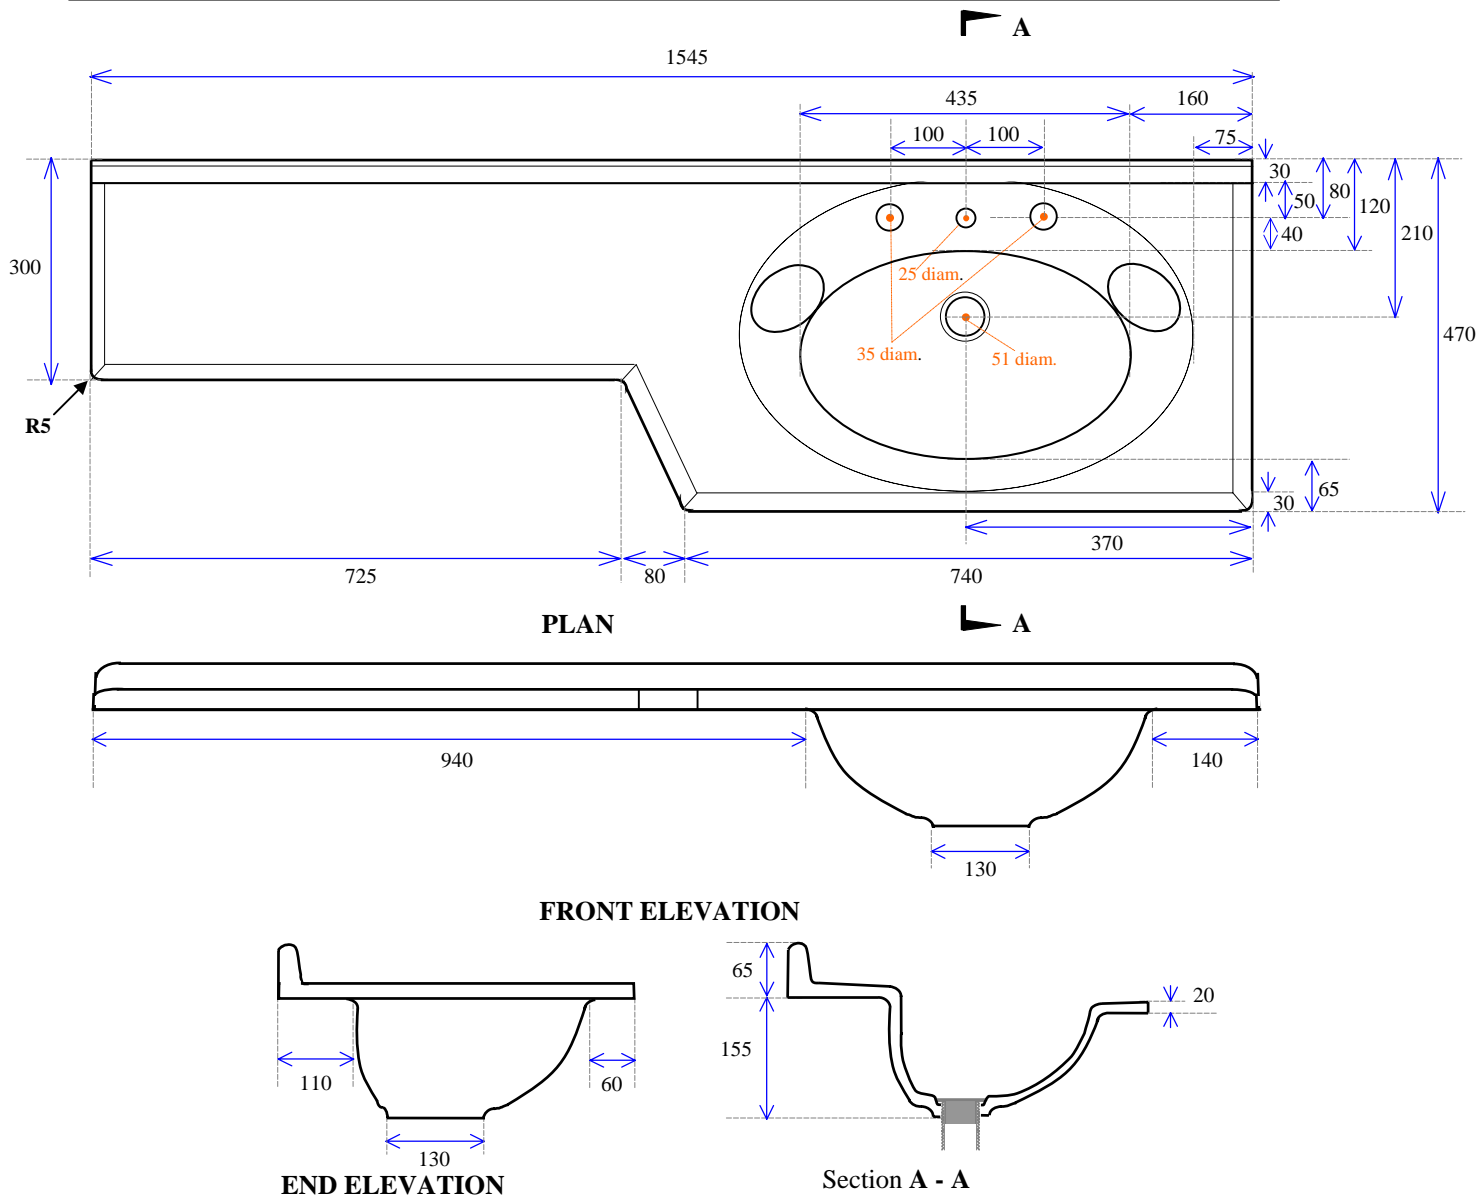

# 1550 Banjo

**Notes:**

1. All edges finished safely
2. 51mm waste hole for 40mm waste & plug
3. Waste not supplied
4. Available with 1, 2 or 3 tap holes
5. Facing thickness: Gelcoat 0.5mm
6. Weighs 25 Kgs (Polymarble)
7. Bowl capacity is 7 litres.

**MODEL: 1550 Banjo**

**Not to Scale**

**ALL DIMENSIONS SHOWN IN MILLIMETERS**

Specifications subject to change without notice.

All sizes are nominal within industry tolerances.

Measurements are for representation purposes only and do not constitute scale plans.