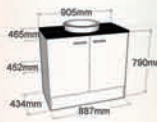

Jeannie Specifications

610 x 290 (2,0)

610 x 470 (2,0)

610 x 610 (1,0)

910 x 290 (2,3)

910 x 470 (0,4)

910 x 470 (2,0)

910 x 470 (2,4)

1215 x 470 (2,4)

Lilly Specifications

610 x 470 (1,0)

910 x 470 (2,0)

1215 x 470 (2,0)

Towel Tidy

Lilly 610 x 470 1 door vanity with tungsten polymarble slab top and conical basin

Lilly gloss white Towel Tidy