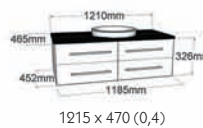

Alpino Specifications