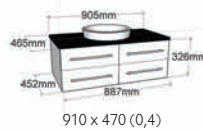

Alpino Specifications