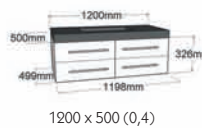

Caprice Specifications

Lilly 910 x 470 2 door vanity with optional black glass top and kewb basin