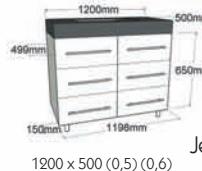

Jeannie 1215 x 470 white melamine with white slab and kewb basin featuring optional legs

Caprice Specifications