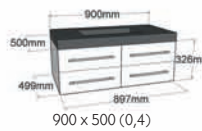

Caprice Specifications

Lilly 910 x 470 2 door vanity with optional black glass top and kewb basin