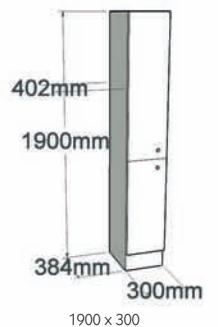

Trades 510 x 220 white

Trades 610 x 310 white

Trades 610 x 350 white pictured with optional chrome bow handles and Straight round chrome legs

Trades 910 x 470 beech pictured with bow handles

Alice 610 x 350 white pictured with optional chrome backplates

Alice 760 x 470 white with chrome backplates

Trades & Alice Vanities...

Trades vanity unit is a plain door vanity in a melamine finish. Comes standard with ceramic knobs and on a kick (plinth).

The Trades can be made with many options to dress up your bathroom including: chrome or gold backplates, different handles, on legs instead of a plinth, or wall hung.

Towers, Shaving Cabinets, Mirror Cabinets, & Mirror Combo Cabinets...

450w Trades Towel Tower

Trades Towel Tower Specifications

1900 x 300

1900 x 450

Showerama's Towel Towers come in 2 sizes:
1900h x 300w, 1900h x 450w