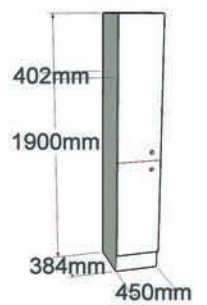

Trades 510 x 220 white

Trades 610 x 310 white

Trades 610 x 350 white pictured with optional chrome bow handles and Straight round chrome legs

Trades 910 x 470 beech pictured with bow handles

Alice 610 x 350 white pictured with optional chrome backplates

Alice 760 x 470 white with chrome backplates

Trades & Alice Vanities...

Trades vanity unit is a plain door vanity in a melamine finish. Comes standard with ceramic knobs and on a kick (plinth).

The Trades can be made with many options to dress up your bathroom including: chrome or gold backplates, different handles, on legs instead of a plinth, or wall hung.

Towers, Shaving Cabinets, Mirror Cabinets, & Mirror Combo Cabinets...

450w Trades Towel Tower

Trades Towel Tower Specifications

1900 x 300

1900 x 450

Showerama's Towel Towers come in 2 sizes:
1900h x 300w, 1900h x 450w